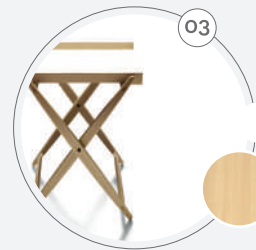

03
Plane
white laminate
Legs
natural beech