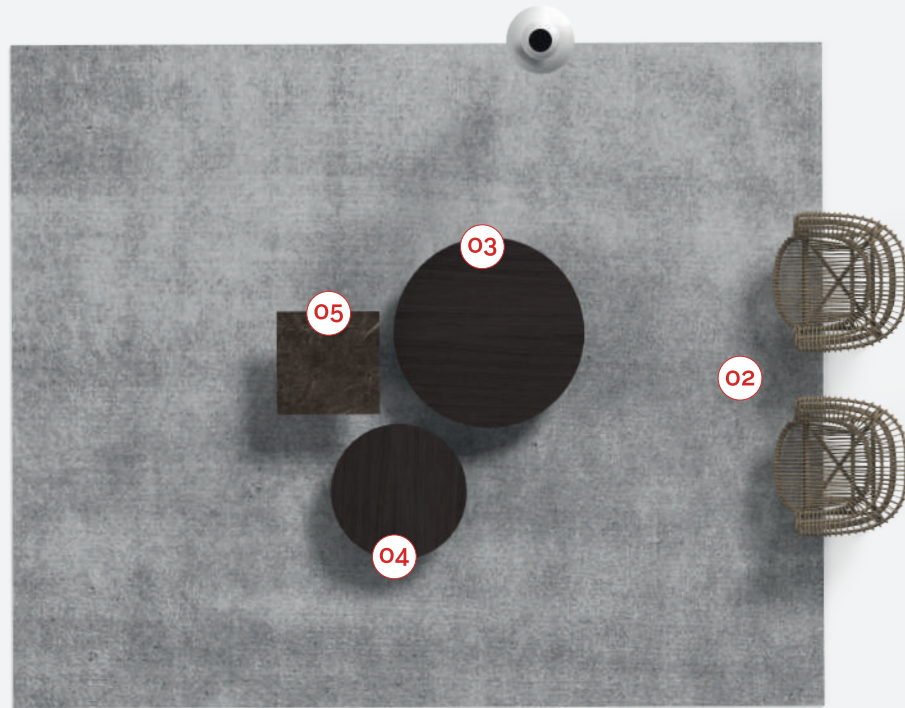

07 Madison Tappeto - Carpet/grigio chiaro

Sofa Finishes --

Sofa
D4 coira - ecrù

Cushions Finishes --

Cushion
D4 coira - ecrù

Cushion
D4 coira - naturale

Atalante Sofa, design by Jasper Morrison
Sofa Composition -- 05