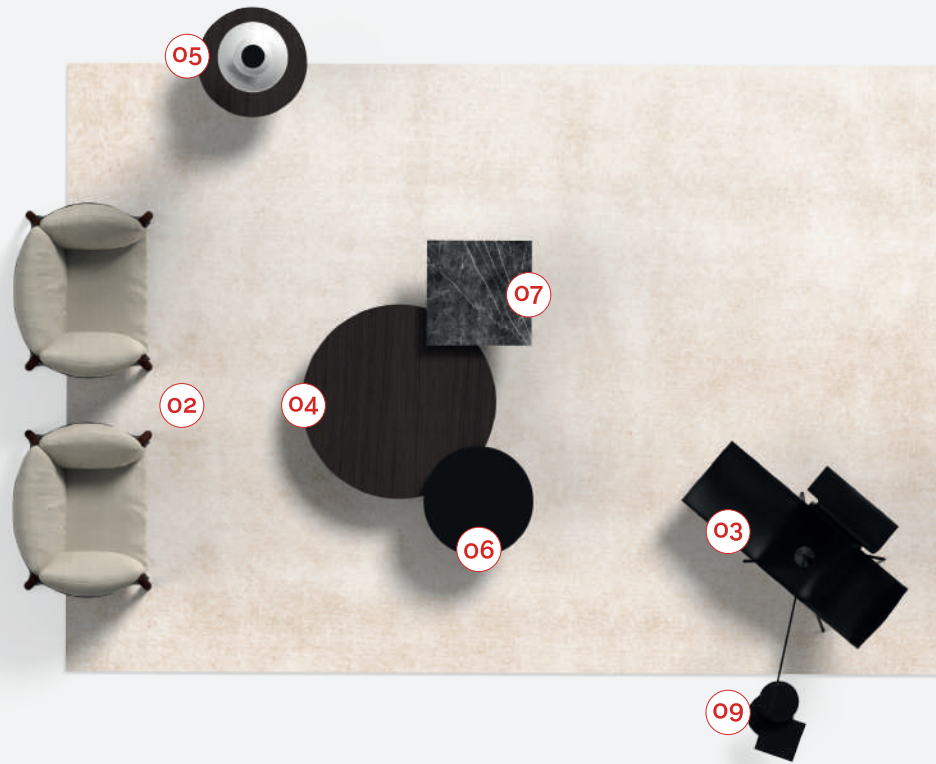

### Sofa Finishes --

Sofa pt.1  
D 2015 - grigio/nero

Sofa pt.2  
black cowhide

Legs  
ash wood charcoal coloured

Complements Finishes --

D1 bianco/black leather

black leather

smoked oak