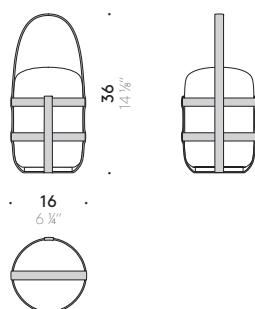

Firefly

Alexander Ahnebrink

2016

Multi-purpose portable lamp

Rechargeable battery NiMH
The lamp can be switched on and off by simply tilting it about 30° or moving it horizontally.
Rechargeable battery via micro USB 2.0 port, autonomy at full power for about 3 hours. In case of a power outage, the emergency lighting device switches on. Battery charger is included.

Materials

LAMP CARRY HOLDER: aniline-dyed cowhide, chrome-plated buckles.
EXTERNAL DIFFUSOR: transparent moulded glass, grey-stained.
INTERNAL DIFFUSOR: frosted transparent moulded glass.
BASE: black thermoplastic.

Classification

Class II

Protection category

IP30

Supply voltage

100÷240V - 50/60 Hz

Power supply

Battery charger supplied: Input 100÷240 V, 50/60 Hz; Output 5 V, 1 A

Light source

LED, 3 W

Compatible bulbs

-

Colour rendering index

CRI 80

Dimmer

Not included in the lamp and not applicable externally

Battery

Rechargeable battery NiMH - 3,6 V, 2200 mAh

+info:
<http://www.depadova.com/materials.pdf>