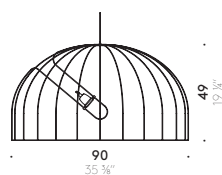

Mogura Nendo 2016

Pendant and floor lamps

Materials:

STRUCTURE: matt black powder-coated steel rod. White ceramic lamp holder.

INSTALLATION ACCESSORIES: hardware in methacrylate. Steel cable for the pendant version.

+info:

<http://www.depadova.com/materials.pdf>

Classification:

Class II

Protection category:

IP20

Supply voltage:

100/240 V, 50/60 Hz

Power supply:

Direct supply voltage

Compatible bulbs:

LED: E27, max 7 W; Halogen: max 40 W

Light source:

Bulb not included

Colour rendering index:

It depends on the bulb used

Colour temperature:

It depends on the bulb used

Dimmer:

Not included in the lamp