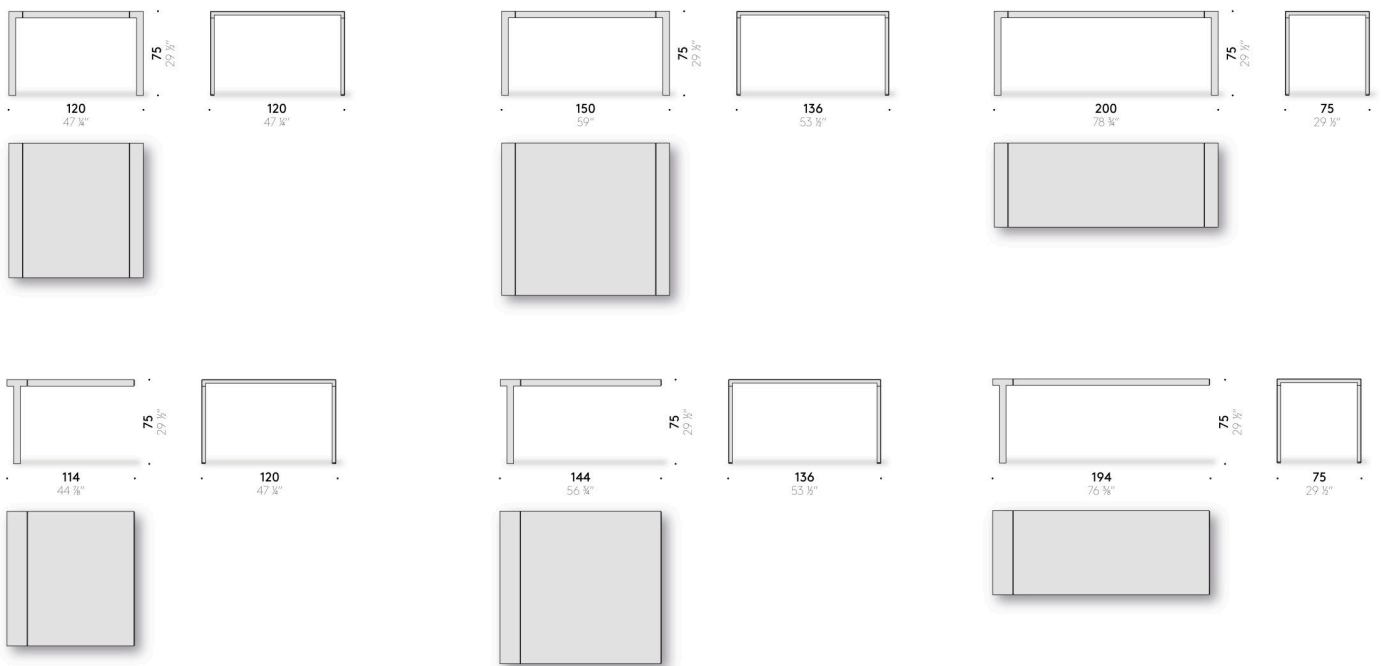

### Materials

Frame and top  
semi-matt white or matt black powder-coated - suitable for outdoor -  
stainless steel sheet, or in DeLabré B E5 stainless steel sheet.