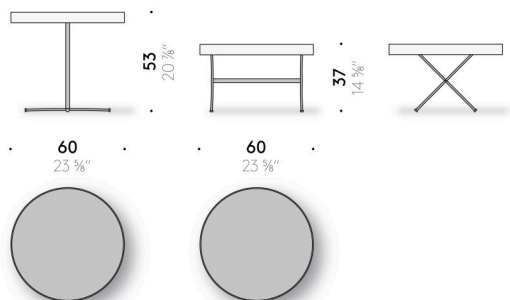

Chab-Table

Design:
NENDO

+ info: <https://www.depadova.com/materials.pdf>
De Padova srl - info@depadova.it

LOW TABLE WITH TRAY

Materials

Base
black powder-coated steel. Thermoplastic feet.

Tray
top in birch plywood (class E1, CARB P2 / TSCA Title VI certified) covered
with black HPL laminate, with edge in solid curved beechwood, wax-treated.

Chab-Table

Design:
NENDO

+ info: <https://www.depadova.com/materials.pdf>
De Padova srl - info@depadova.it

TAVOLINO CON VASSOIO

Materiali

Base

acciaio verniciato a polvere color nero. Piedini in materiale termoplastico.

Vassoio

piano in multistrato di betulla (certificato classe E1, CARB P2 / TSCA Title VI)
rivestito in laminato HPL color nero con bordo in cuoio ??? color nero,
marrone scuro, grigio caldo, beige. Copertura piano in cuoio ??? color nero,
marrone scuro, grigio caldo, beige.