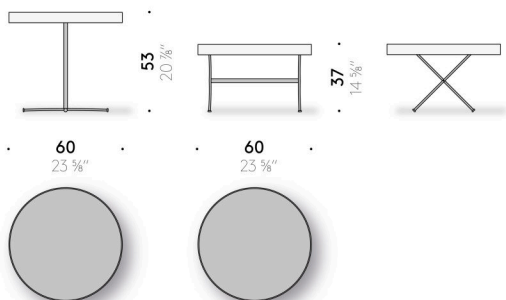

Chab-Table

Design:
NENDO

+ info: <https://www.depadova.com/materials.pdf>
De Padova srl - info@depadova.it

LOW TABLE WITH TRAY

Materials

Base
black powder-coated steel. Thermoplastic feet.

Tray
top in birch plywood (class E1, CARB P2 / TSCA Title VI certified) covered
with black HPL laminate, with edge in solid curved beechwood, wax-treated.

Chab-Table

Design:
NENDO

+ info: <https://www.depadova.com/materials.pdf>
De Padova srl - info@depadova.it

TAVOLINO CON VASSOIO

Materiali

Base

acciaio verniciato a polvere color nero. Piedini in materiale termoplastico.

Vassoio

piano in multistrato di betulla (certificato classe E1, CARB P2 / TSCA Title VI)
rivestito in laminato HPL color nero con bordo in cuoio ??? color nero,
marrone scuro, grigio caldo, beige. Copertura piano in cuoio ??? color nero,
marrone scuro, grigio caldo, beige.