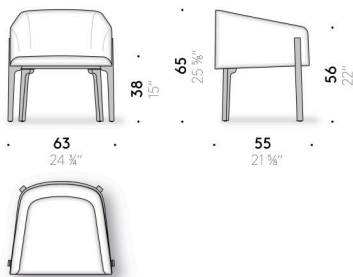

UPHOLSTERED CHAIR

Materials

Frame
steel with elastic straps.

Legs
solid aniline-dyed ash wood, black or Canaletto walnut stained, finished with transparent water-based or solvent-based coating.

Padding
polyurethane foam and polyester wadding covered with light polyester velvet. For the FR (Fire Resistant) versions on request, the filling materials comply with the current regulations.

Cover
removable cover in fabric or non-removable in leather or velvet.