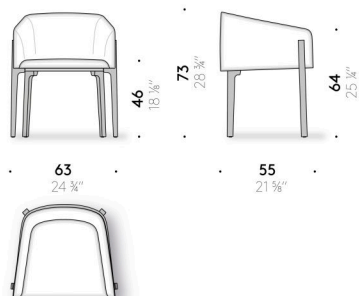

SEDIA IMBOTTITA

Materiali

Struttura
acciaio con cinghie elastiche.

Gambe
massello di frassino tinto all'anilina sbiancato, o color noce canaletto o nero
finito con vernice trasparente a base acqua o a base solvente.

Imbottitura
poliuretano espanso e ovatta di poliestere foderato con vellutino di poliestere.
Per le versioni FR (Fire Resistant) a richiesta, i materiali dell'imbottitura sono
come da normative.

Rivestimento
rivestimento sfoderabile in tessuto o fisso in pelle o velluto.