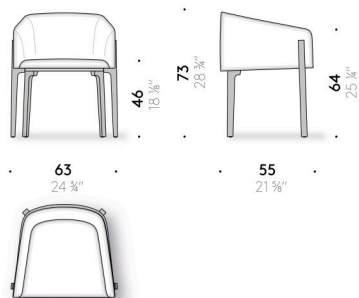

Cover

removable cover in fabric or non-removable in leather or velvet.

Chesto

Design:
PATRICK NORGUET

+ info: <https://www.depadova.com/materials.pdf>
De Padova srl - info@depadova.it

SEDIA IMBOTTITA

Materiali