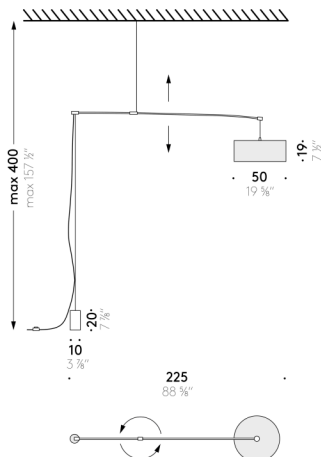

EU		USA	
INPUT	220÷240V - 50/60Hz	INPUT	100÷120V - 50/60Hz
SOURCE	LED 20W, 2700 K	BULB	3x E26, max 20W (not included)
BULB	3x E27, max 20 W (included)