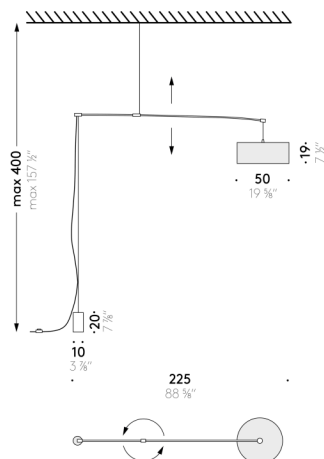

EU

INPUT 220÷240V - 50/60Hz
SOURCE LED 20W, 2700 K
BULB 3x E27, max 20 W (included)

USA

INPUT 100÷120V - 50/60Hz
BULB 3x E26, max 20W (not included)