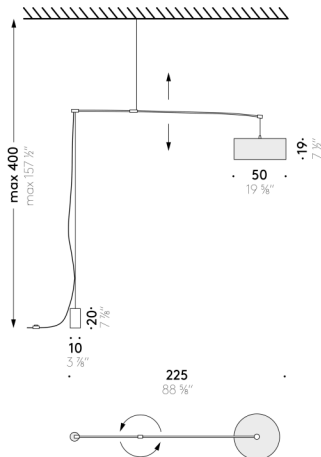

Control

power cable with integrated dimmer.

EU

INPUT SOURCE BULB 220÷240V - 50/60Hz
LED 20W, 2700 K
3x E27, max 20 W (included)

USA

INPUT BULB 100÷120V - 50/60Hz
3x E26, max 20W (not included)