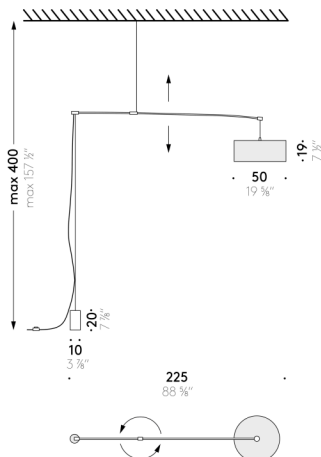

EU

INPUT 220÷240V - 50/60Hz
SOURCE LED 20W, 2700 K
BULB 3x E27, max 20 W (included)

USA

INPUT 100÷120V - 50/60Hz
BULB 3x E26, max 20W (not included)

DT Light 25

Design:

PHIL LUITHLEN
2025

+ info: <https://www.depadova.com/materials.pdf>
De Padova srl - info@depadova.it