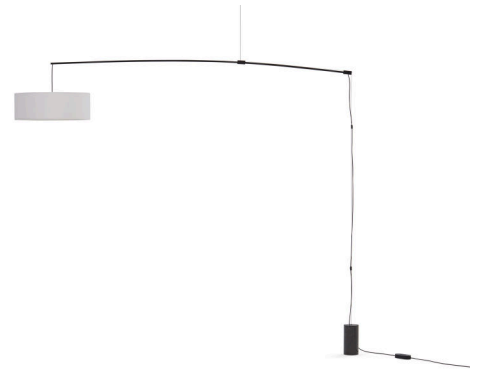

DT Light 25

Design:

PHIL LUITHELEN
2025

+ info: <https://www.depadova.com/materials.pdf>
De Padova srl - info@depadova.it

FLOOR-TO-CEILING LAMP

Materials

Stem

matt black 'soft touch' painted aluminium, or white RAL 9010 'soft touch' painted.

Base

polished black Marquinia marble or matt Calacatta Oro marble.

Lampshade

white cotton with upper and lower diffuser in PVC with satin glass effect.

Control

power cable with integrated dimmer.

EU

INPUT SOURCE BULB 220÷240V - 50/60Hz
LED 20W, 2700 K
3x E27, max 20 W (included)

USA

INPUT BULB 100÷120V - 50/60Hz
3x E26, max 20W (not included)

DT Light 25

Design:

PHIL LUITHELEN
2025

+ info: <https://www.depadova.com/materials.pdf>
De Padova srl - info@depadova.it

LAMPADA TERRA-SOFFITTO

Materiali

Stelo
alluminio verniciato nero opaco "soft touch", oppure verniciato bianco RAL 9010 "soft touch".

Base
marmo nero Marquinia lucido, oppure marmo Calacatta oro opaco.

Paralume
cotone bianco con diffusore superiore e inferiore in PVC effetto vetro satinato.