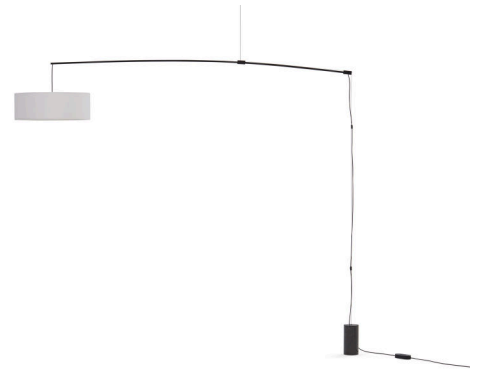

DT Light 25

Design:

PHIL LUITHELEN
2025

+ info: <https://www.depadova.com/materials.pdf>
De Padova srl - info@depadova.it

LAMPE DU SOL AU PLAFOND

Matériaux

Tige

aluminium peint noir mat "soft touch", ou peint blanc RAL 9010 "soft touch".

Base

marbre noir Marquinia brillant, ou marbre Calacatta oro mat.

Abat-jour

coton blanc avec diffuseur supérieur et inférieur en PVC effet verre satiné.