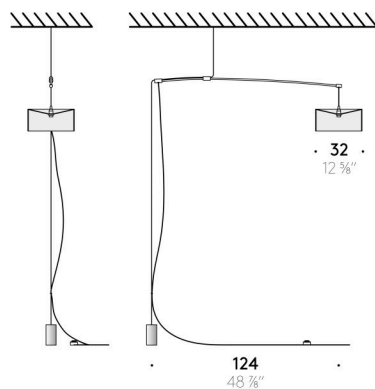

EU / UK

INPUT 220÷240V - 50/60Hz
BULB E14, max 60W

USA

INPUT 100÷120V - 50/60Hz
SOURCE E12, max 40W

NOT INCLUDED