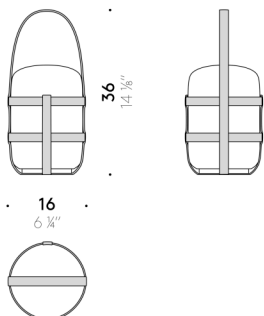

Firefly

Design:

ALEXANDER ÁHNEBRINK

+ info: <https://www.depadova.com/materials.pdf>

De Padova srl - info@depadova.it

MULTI-PURPOSE PORTABLE LAMP

Materials

Lamp carry holder

aniline-dyed cowhide, chrome-plated buckles.

Exterior diffuser

transparent moulded glass, grey-stained.

Interior diffuser

frosted transparent moulded glass.

Base

black thermoplastic.

Battery

rechargeable lithium battery.

AC adapter

charger not included (USB-A, 5V, 2A); power cable (USB-A to USB-C) supplied.

Control

dimmer not integrated on the lamp and not applicable externally.

INPUT SOURCE 100-240V - 50/60Hz
LED 10W