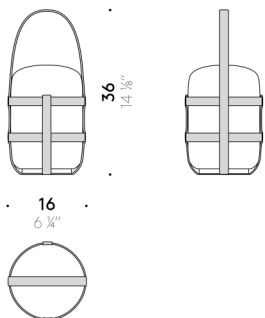

INPUT SOURCE 100-240V - 50/60Hz
LED 10W