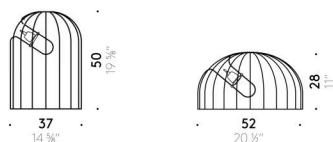

Controllo

dimmer non incluso nella lampada.

Floor version

EU

INPUT 220÷240V - 50/60Hz
BULB LED E27, max 7W

USA

INPUT 100÷120V - 50/60Hz
BULB LED E26, max 7W

Pendant version