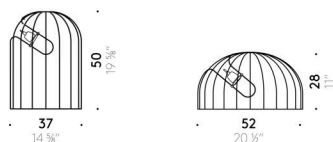

Control

dimmer not integrated on the lamp.

Floor version

EU

INPUT
BULB 220÷240V - 50/60Hz
LED E27, max 7W

USA

INPUT
BULB 100÷120V - 50/60Hz
LED E26, max 7W

Pendant version

EU

INPUT
BULB 220÷240V - 50/60Hz
LED E27, max 7W

USA

INPUT
BULB 100÷120V - 50/60Hz
LED E26, max 7W