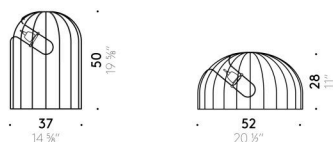

Floor version

EU

INPUT 220÷240V - 50/60Hz
BULB LED E27, max 7W

USA

INPUT 100÷120V - 50/60Hz
BULB LED E26, max 7W

Pendant version

EU

INPUT 220÷240V - 50/60Hz
BULB LED E27, max 7W

USA

INPUT 100÷120V - 50/60Hz
BULB LED E26, max 7W