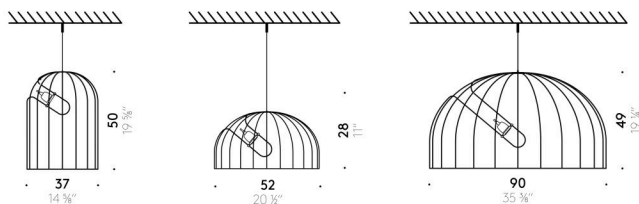

Floor version

EU

INPUT 220÷240V - 50/60Hz
BULB LED E27, max 7W

USA

INPUT 100÷120V - 50/60Hz
BULB LED E26, max 7W

Pendant version

EU

INPUT 220÷240V - 50/60Hz
BULB LED E27, max 7W

USA

INPUT 100÷120V - 50/60Hz
BULB LED E26, max 7W