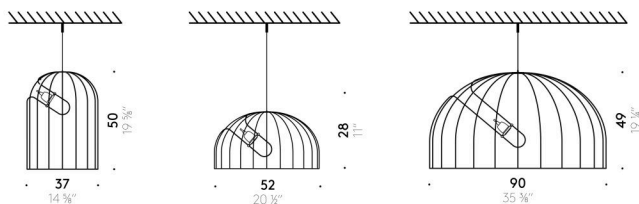

matt black powder-coated steel rod. White ceramic lamp holder.

Installation accessories

hardware in methacrylate. Steel cable for the pendant version.

Control

dimmer not integrated on the lamp.

Floor version