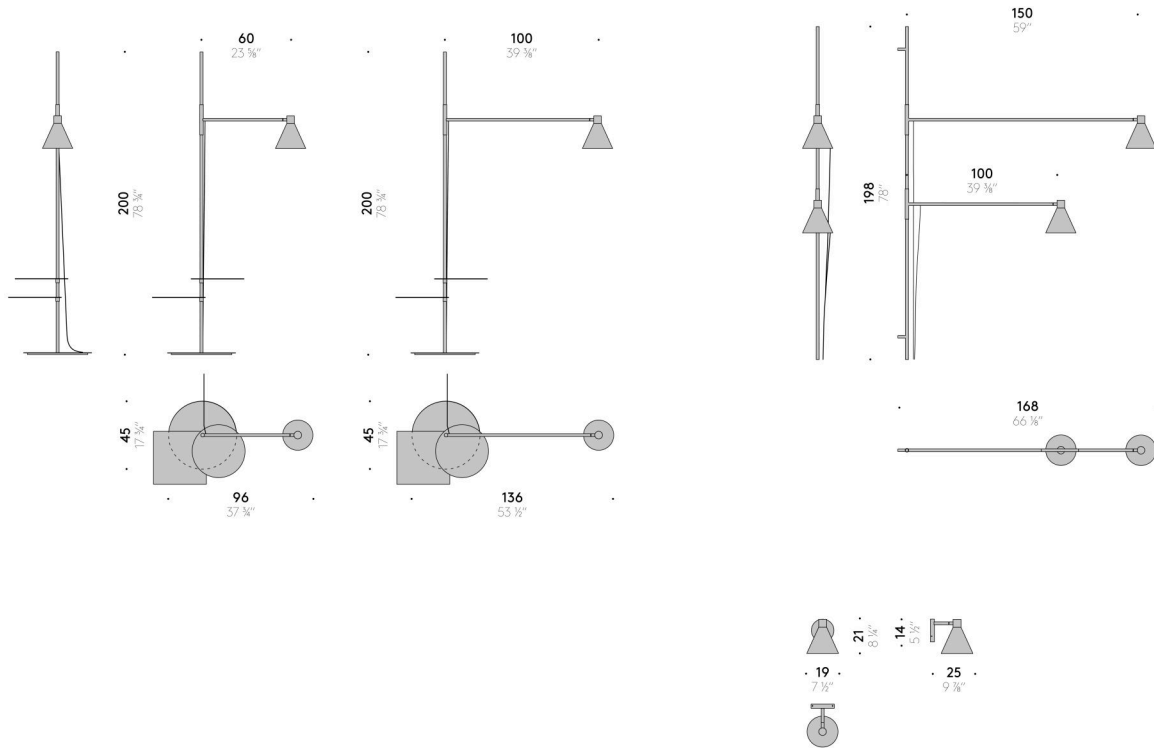

Floor version

INPUT 100÷240V - 50/60Hz
SOURCE 1x LED 8W, 24V

Wall version

INPUT 100÷240V - 50/60Hz
SOURCE LED 8W, 24V
2x LED 8W, 24V

Nota

Design:
ELISA OSSINO

Nota

Design:
ELISA OSSINO