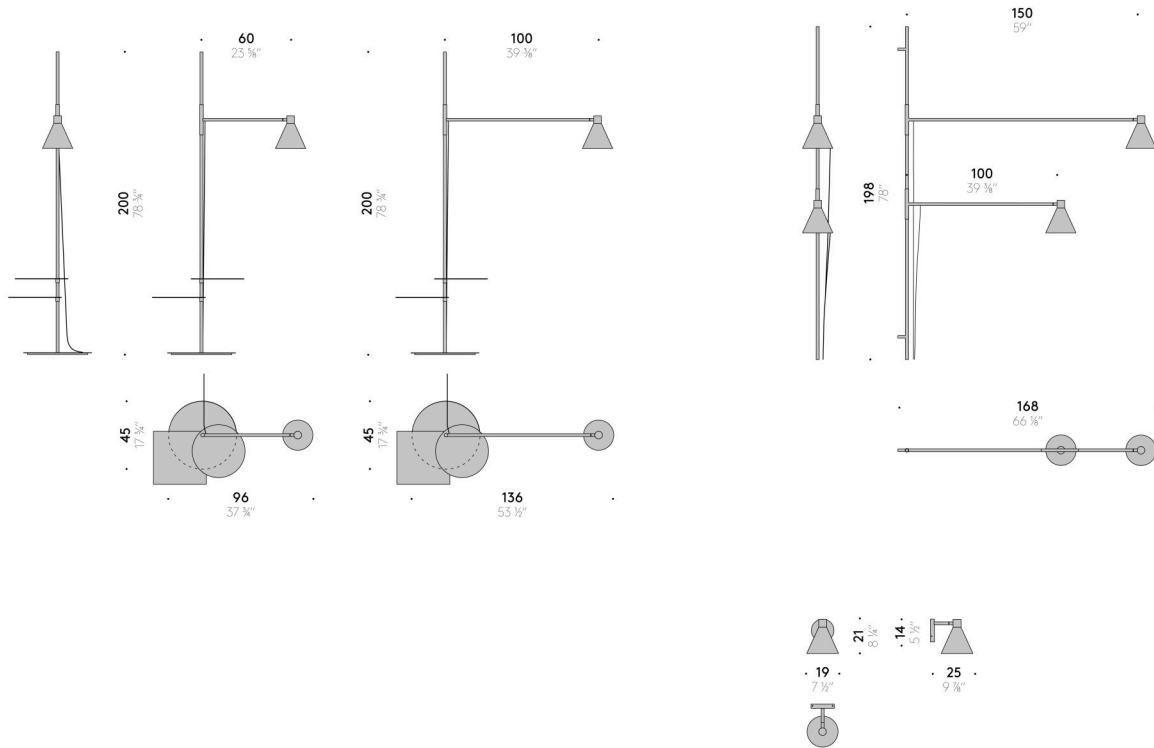

Diffusor
Elastic PVC.

AC adapter
integrated in the power supply and control kit.

Control
integrated dimmer on the lampshade, controlled by the switch.

Floor version

INPUT 100÷240V - 50/60Hz
SOURCE 1x LED 8W, 24V

Wall version

INPUT 100÷240V - 50/60Hz
SOURCE LED 8W, 24V
2x LED 8W, 24V

Nota

Design:
ELISA OSSINO

Nota

Design:
ELISA OSSINO

+ info: <https://www.depadova.com/materials.pdf>
De Padova srl - info@depadova.it

LAMPADE DA TERRA E DA PARETE