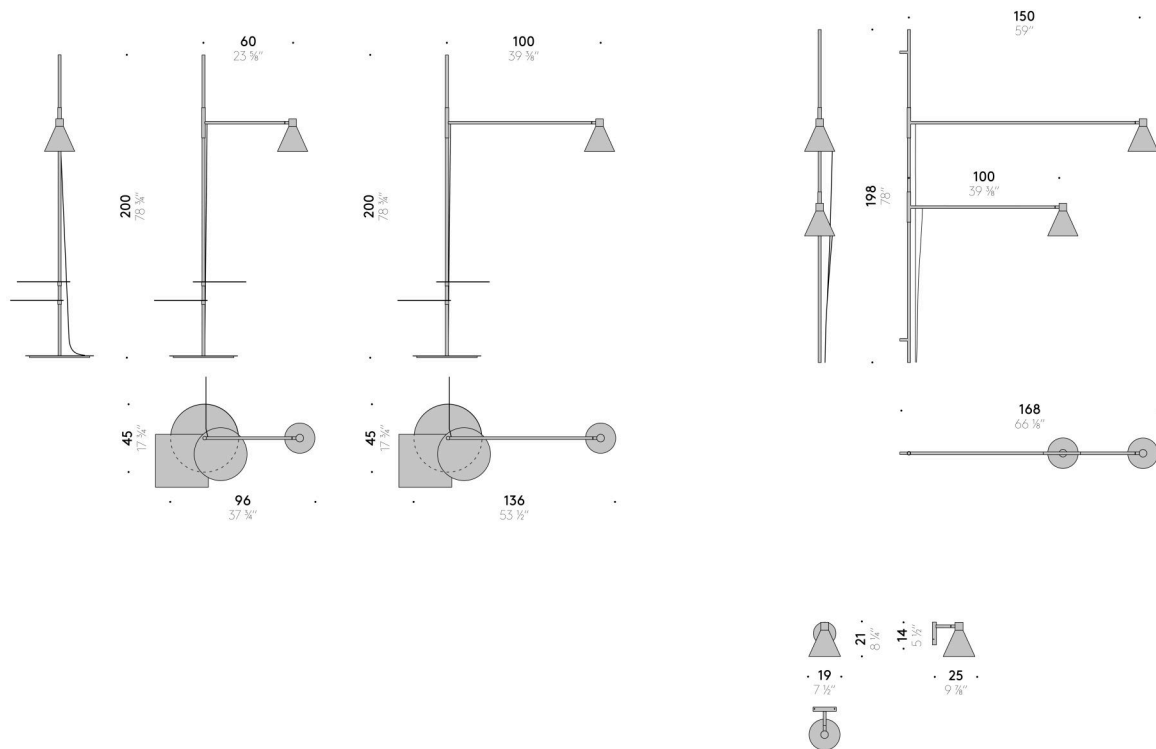

Floor version

INPUT 100÷240V - 50/60Hz
SOURCE 1x LED 8W, 24V

Wall version

INPUT 100÷240V - 50/60Hz
SOURCE LED 8W, 24V
2x LED 8W, 24V

Nota

Design:
ELISA OSSINO

Nota

Design:
ELISA OSSINO