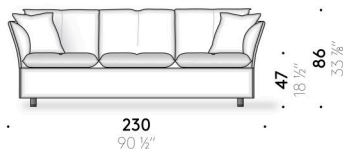

DIVANO IN LINEA E COMPONENTE

Materiali

Struttura
acciaio e legno con cinghie elastiche.

Piedini
acciaio verniciato a polvere con sottopiede regolabile in materiale termoplastico.

Imbottitura
poliuretano espanso a quote differenziate e ovatta di poliestere foderato con vellutino di poliestere e tela di cotone. Per le versioni FR (Fire Resistant) a richiesta, i materiali dell'imbottitura sono come da normative.

Cuscino di seduta e cuscino schienale
piuma d'oca mista a fibra di poliestere, foderato con tela di cotone.

Cuscino volante
piuma d'oca foderato con tela di cotone.

Rivestimento
rivestimento tecnicamente sfoderabile in tessuto o fisso in velluto.