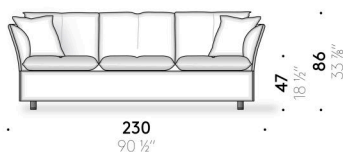

Seat and backrest cushion
goose down mixed with polyester fibre, covered with cotton cloth.

Loose cushion
goose down covered with cotton cloth.

Cover
technically removable cover in fabric or non-removable in velvet.