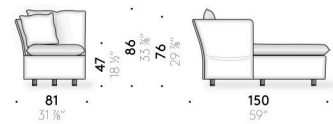

Pillow

Design:
VICO MAGISTRETTI