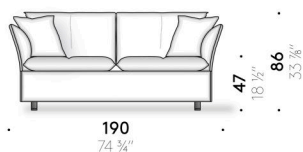

Seat and backrest cushion
goose down mixed with polyester fibre, covered with cotton cloth.

Loose cushion
goose down covered with cotton cloth.

Cover
technically removable cover in fabric or non-removable in velvet.