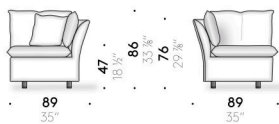

Pillow

Design:
VICO MAGISTRETTI