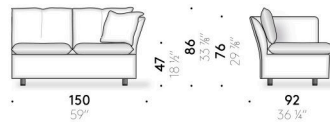

Pillow

Design:
VICO MAGISTRETTI