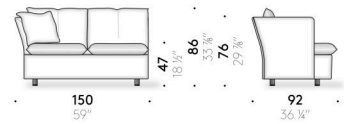

Pillow

Design:
VICO MAGISTRETTI