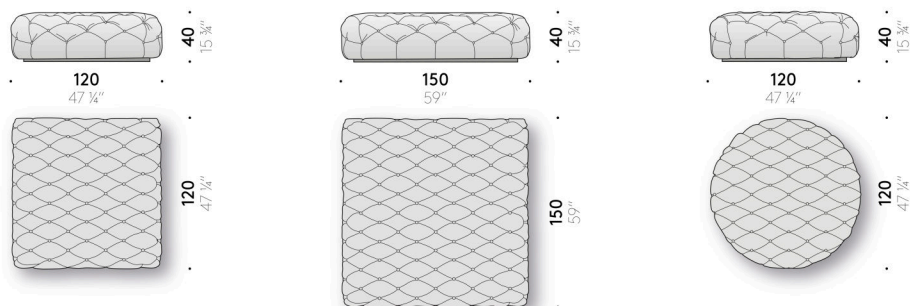

Cover

non-removable button-tufted cover in fabric or leather.