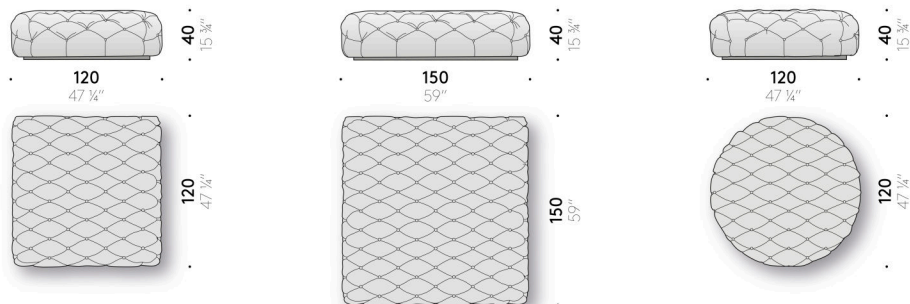

Rivestimento

rivestimento fisso capitonné in tessuto o pelle.