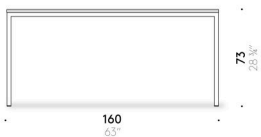

Quadrato

+ info: <https://www.depadova.com/materials.pdf>
De Padova srl - info@depadova.it

TABLE

Materials

Base
white powder-coated steel. Thermoplastic feet.

Top
wood particle board panel (class E1, CARB P2 / TSCA Title VI certified) with edging in marine plywood (class E0, CARB P2 / TSCA Title VI certified), covered with white HPL laminate.

130

51 1/8"

73

28 3/4"

130

51 1/8"

130

51 1/8"

140

55 1/8"

73

28 3/4"

140

55 1/8"

140

55 1/8"