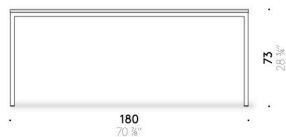

Quadrato

+ info: <https://www.depadova.com/materials.pdf>
De Padova srl - info@depadova.it

TABLE

Materials

Base
white powder-coated steel. Thermoplastic feet.

Top
wood particle board panel (class E1, CARB P2 / TSCA Title VI certified) with edging in marine plywood (class E0, CARB P2 / TSCA Title VI certified), covered with white HPL laminate.

130

51 1/8"

73

28 3/4"

130

51 1/8"

130

51 1/8"