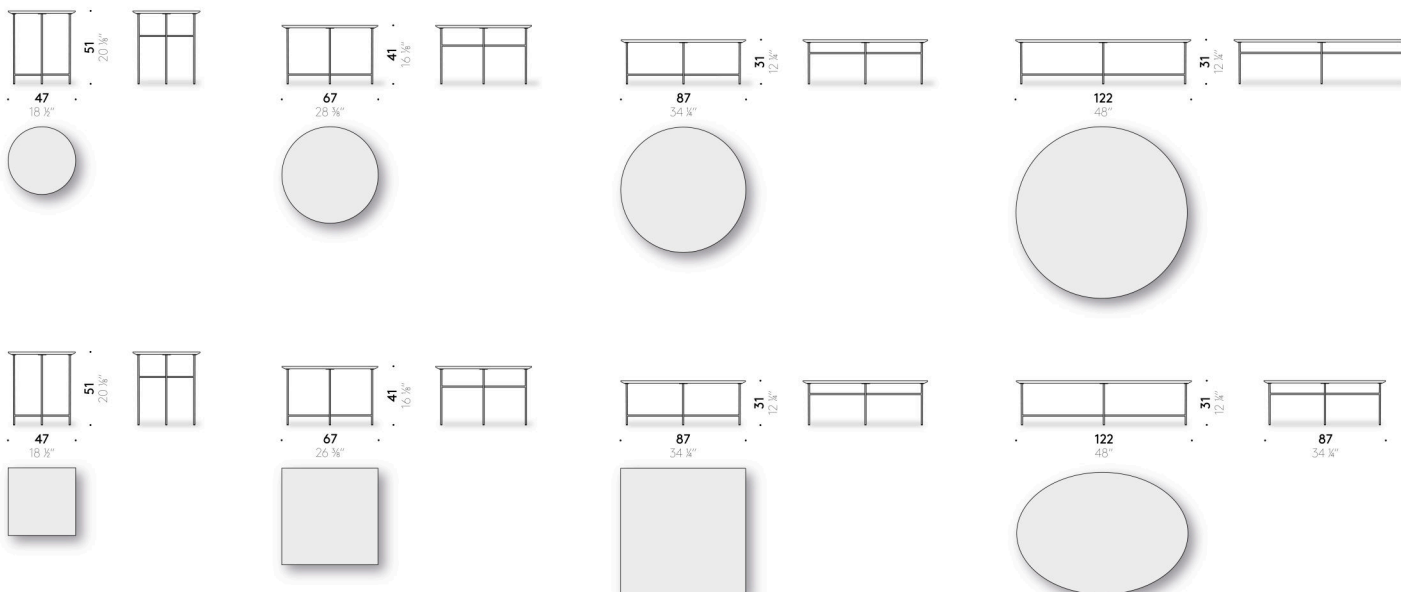

Top in composite

MDI composite.