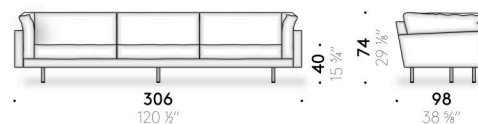

Cover

technically removable cover in fabric or non-removable in leather or velvet.