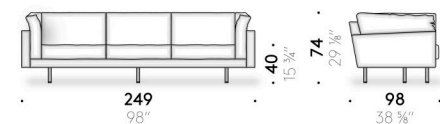

Cover

technically removable cover in fabric or non-removable in leather or velvet.