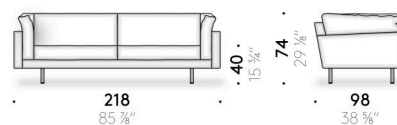

Cover

technically removable cover in fabric or non-removable in leather or velvet.