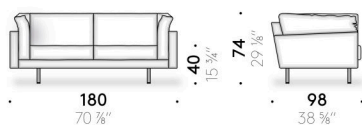

Cover

technically removable cover in fabric or non-removable in leather or velvet.