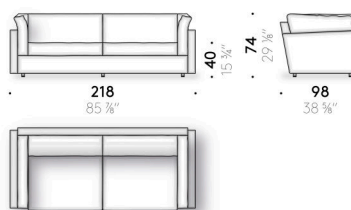

STRAIGHT SOFA

Materials

Frame
wood with elastic straps.

Feet
thermoplastic material.

Padding
variable-density polyurethane foam and polyester wadding covered with light polyester velvet. For the FR (Fire Resistant) versions on request, the filling materials comply with the current regulations.

Goose down version
seat cushion in goose down with polyurethane foam structure, covered with polyester wadding and cotton cloth. Armrest cushion in goose down with polyurethane foam structure, covered with cotton cloth. Backrest cushion in goose down mixed with polyester fibres, covered with cotton cloth.

Memory foam version
seat cushion in memory foam, polyurethane foam and polyester wadding, covered with cotton cloth. Backrest and armrest cushion in goose down mixed with polyester fibres, with polyurethane foam structure, covered with cotton cloth. Only for the UK market the components in memory foam are made of polyurethane foam.

Cover
technically removable cover in fabric or non-removable in leather or velvet.