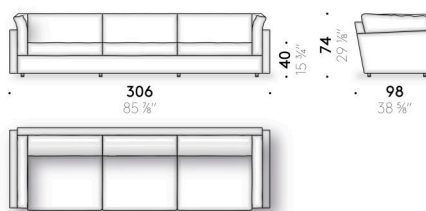

STRAIGHT SOFA

Materials

Frame
wood with elastic straps.

Feet
thermoplastic material.

Padding
variable-density polyurethane foam and polyester wadding covered with light polyester velvet. For the FR (Fire Resistant) versions on request, the filling materials comply with the current regulations.

Goose down version
seat cushion in goose down with polyurethane foam structure, covered with polyester wadding and cotton cloth. Armrest cushion in goose down with polyurethane foam structure, covered with cotton cloth. Backrest cushion in goose down mixed with polyester fibres, covered with cotton cloth.

Memory foam version
seat cushion in memory foam, polyurethane foam and polyester wadding, covered with cotton cloth. Backrest and armrest cushion in goose down mixed with polyester fibres, with polyurethane foam structure, covered with cotton cloth. Only for the UK market the components in memory foam are made of polyurethane foam.

Cover
technically removable cover in fabric or non-removable in leather or velvet.