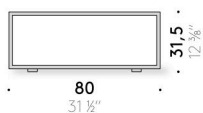

LOW TABLE

Materials

Frame
tubular square-sectioned black or white powder-coated steel. Thermoplastic adjustable feet.

Tops
MDF (class E1, CARB P2 / TSCA Title VI certified), finished with white or black paint, embossed finish.