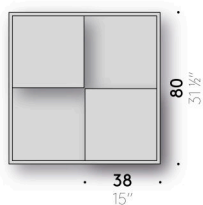

LOW TABLE

Materials

Frame
tubular square-sectioned black or white powder-coated steel. Thermoplastic adjustable feet.

Tops
MDF (class E1, CARB P2 / TSCA Title VI certified), finished with white or black paint, embossed finish.