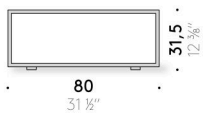

LOW TABLE

Materials

Frame
tubular square-sectioned black or white powder-coated steel. Thermoplastic adjustable feet.

Tops
MDF (class E1, CARB P2 / TSCA Title VI certified), finished with white or black paint, embossed finish.