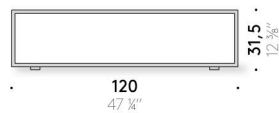

LOW TABLE

Materials

Frame
tubular square-sectioned black or white powder-coated steel. Thermoplastic adjustable feet.

Tops
MDF (class E1, CARB P2 / TSCA Title VI certified), finished with white or black paint, embossed finish.