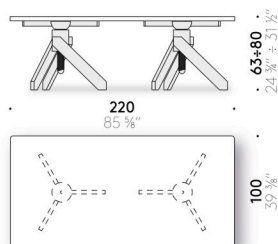

Top

12 mm thick extra-clear tempered glass. Polished edge.