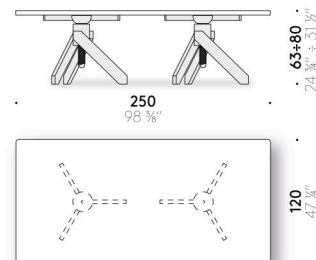

Top

12 mm thick extra-clear tempered glass. Polished edge.