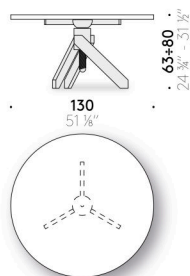

Tabletop rested on the base (not fixed)

10 mm thick ultralight glass, tempered, polished edge with 'De Padova Vico Magistretti Original' logo.

Tabletop with fixing system

10 mm thick ultralight glass, tempered, polished edge with 'De Padova Vico Magistretti Original' logo. Fixed to the base with bonded stainless steel discs.