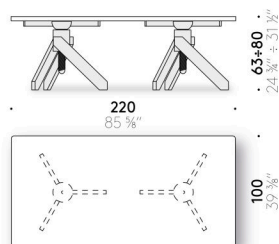

Tabletop rested on the base (not fixed)

10 mm thick ultralight glass, tempered, polished edge with 'De Padova Vico Magistretti Original' logo.

Tabletop with fixing system

10 mm thick ultralight glass, tempered, polished edge with 'De Padova Vico Magistretti Original' logo. Fixed to the base with bonded stainless steel discs.