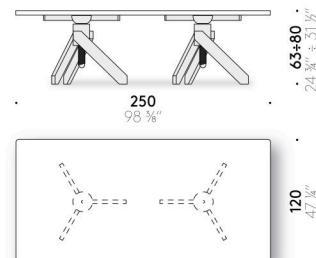

Tabletop rested on the base (not fixed)

10 mm thick ultralight glass, tempered, polished edge with 'De Padova Vico Magistretti Original' logo.

Tabletop with fixing system

10 mm thick ultralight glass, tempered, polished edge with 'De Padova Vico Magistretti Original' logo. Fixed to the base with bonded stainless steel discs.