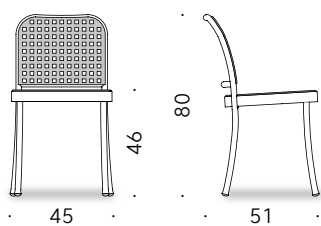

Silver Outdoor Vico Magistretti 1992

Seating system

Chair with or without armrests; stackable chair (up to 6 chairs).

Materials:

FRAME OF LEGS / BACKREST / ARMRESTS: satin-finished anodized tubular aluminium, polished or powder-coated - matt white or black (only for the non-stackable version). Feet in thermoplastic material.

SEAT FRAME / SPACERS FOR STACKABLE CHAIR: powder-coated die-cast aluminium with special treatment for outdoor use, then transparent polished or matt white or matt black finished (only for the non-stackable version).

SEAT AND BACKREST: polypropylene, Class 1 (UNO) according to fire resistance test (Art. 2 point 2.4 D.M. 26.6.84).

+info:
<http://www.depadova.com/materials.pdf>