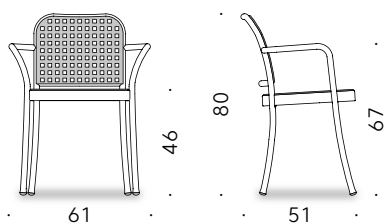

Sedia con braccioli.