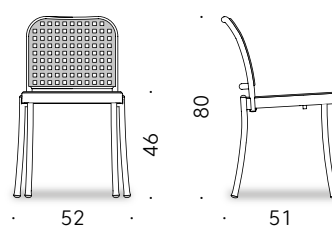

Silver Outdoor Vico Magistretti 1992

Seating system

Chair with or without armrests; stackable chair (up to 6 chairs).

Materials:

FRAME OF LEGS / BACKREST / ARMRESTS: satin-finished anodized tubular aluminium, polished or powder-coated - matt white or black (only for the non-stackable version). Feet in thermoplastic material.

SEAT FRAME / SPACERS FOR STACKABLE CHAIR: powder-coated die-cast aluminium with special treatment for outdoor use, then transparent polished or matt white or matt black finished (only for the non-stackable version).

SEAT AND BACKREST: polypropylene, Class 1 (UNO) according to fire resistance test (Art. 2 point 2.4 D.M. 26.6.84).

+info:
<http://www.depadova.com/materials.pdf>