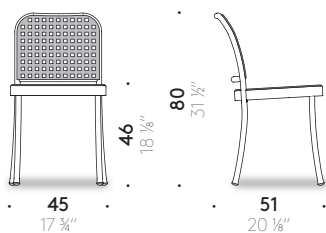

SEDUTA E SCHIENALE: polipropilene, Classe 1 (UNO) in base alla prova di reazione al fuoco (Art. 2 punto 2,4 D.M. 26.6.84).

+info:
<http://www.depadova.com/materials.pdf>

Sedia senza braccioli.

Sedia impilabile senza braccioli.

Sedia con braccioli.

Sedia impilabile con braccioli.

Silver Outdoor Vico Magistretti 1992

Outdoor chair

Chair with or without armrests; stackable chair (up to 6 chairs).

Materials

FRAME OF LEGS / BACKREST / ARMRESTS: satin-finished anodized tubular aluminium, polished or powder-coated - matt white or black (only for the non-stackable version). Feet in thermoplastic material.

SEAT FRAME / SPACERS FOR STACKABLE CHAIR: powder-coated die-cast aluminium with special treatment for outdoor use, then transparent polished or matt white or matt black finished (only for the non-stackable version).

SEAT AND BACKREST: polypropylene, Class 1 (UNO) according to fire resistance test (Art. 2 point 2.4 D.M. 26.6.84).

+info:
<http://www.depadova.com/materials.pdf>

Armless chair.

Stackable armless chair.

Chair with armrests.