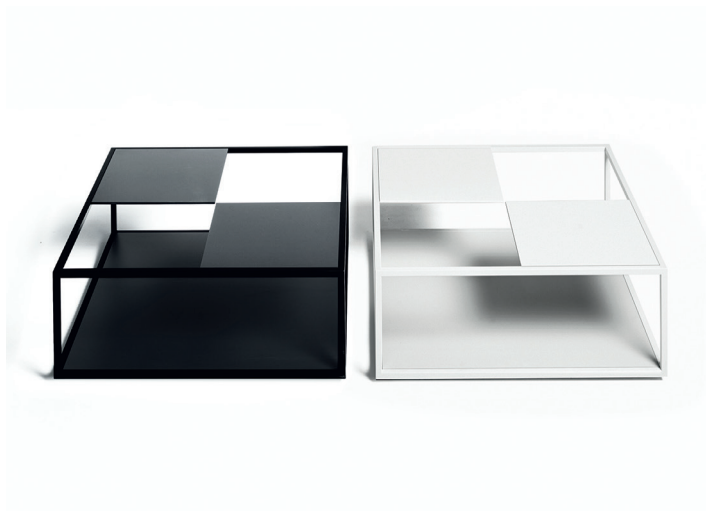

Tetris Nendo 2007

Petite table

Matériaux:

STRUCTURE: tubulaire d'acier à section carrée, peint à poudre blanc ou noir. Pieds réglables en thermoplastique.

DESSUS: MDF (certifiée classe E1, CARB P2/TSCA Title VI) fini avec peinture, finition gaufrée, blanc ou noir.

+info:

<http://www.depadova.com/materials.pdf>