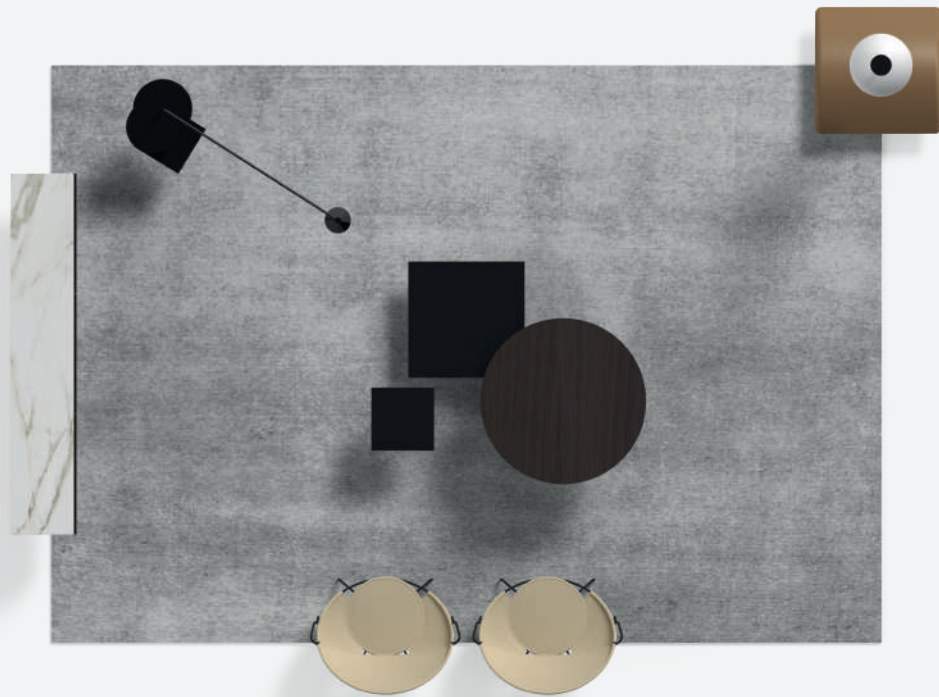

### Cushions Finishes --

Cushion 01  
D5 divina grey

Cushion 02  
D5 divina medium grey

### Tables Finishes --

Small Table  
natural split leather

Complements Finishes --

04

rattan - core

05

smoked oak/carrara marble

06