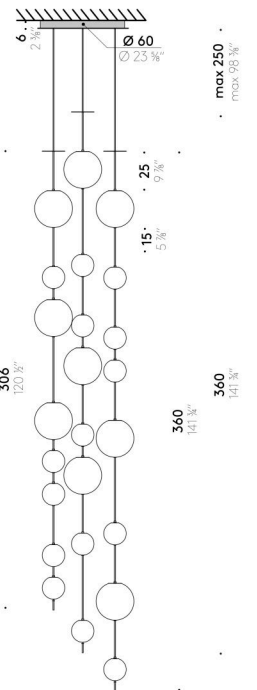

Pendant version

INPUT SOURCE 110÷240V - 50/60Hz
Ø 15cm LED 8W, 24V
Ø 25cm LED 16W, 24V
Ø 45cm LED 32W, 24V

Floor/table version

EU		USA	
INPUT SOURCE	220÷240V - 50/60Hz Ø 30cm LED 27W, 24V Ø 45cm LED 47W, 24V	INPUT SOURCE	100÷120V - 50/60Hz Ø 30cm LED 27W, 24V Ø 45cm LED 47W, 24V

Pendant version

INPUT 110÷240V - 50/60Hz
SOURCE Ø 15cm LED 8W, 24V
Ø 25cm LED 16W, 24V
Ø 45cm LED 32W, 24V

Floor/table version

EU		USA	
INPUT	220÷240V - 50/60Hz	INPUT	100÷120V - 50/60Hz
SOURCE	Ø 30cm LED 27W, 24V	SOURCE	Ø 30cm LED 27W, 24V
	Ø 45cm LED 47W, 24V		Ø 45cm LED 47W, 24V

Elementi

Design:
ELISA OSSINO

max 250
max 98

max 250
max 98

max 250
max 98