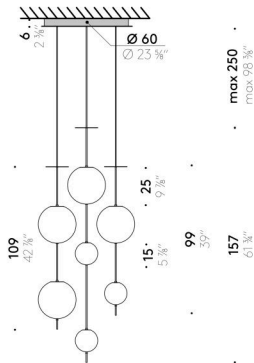

Elementi

Design:
ELISA OSSINO