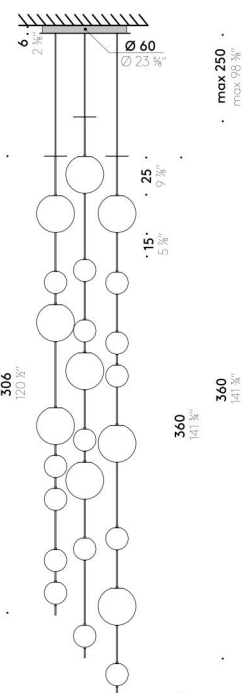

Pendant version

INPUT SOURCE 110÷240V - 50/60Hz
Ø 15cm LED 8W, 24V
Ø 25cm LED 16W, 24V
Ø 45cm LED 32W, 24V

Floor/table version

EU		USA	
INPUT SOURCE	220÷240V - 50/60Hz Ø 30cm LED 27W, 24V Ø 45cm LED 47W, 24V	INPUT SOURCE	100÷120V - 50/60Hz Ø 30cm LED 27W, 24V Ø 45cm LED 47W, 24V

Elementi

Design:
ELISA OSSINO

max 250
max 98

max 250
max 98

max 250
max 98

Elementi

Design:
ELISA OSSINO

+ info: <https://www.depadova.com/materials.pdf>
De Padova srl - info@depadova.it

Elementi

Design:
ELISA OSSINO

max 250
max 98 3/8"

max 250
max 98 3/8"

max 250
max 98 3/8"

Elementi

Design:
ELISA OSSINO

+ info: <https://www.depadova.com/materials.pdf>
De Padova srl - info@depadova.it