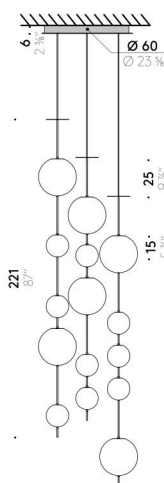

Pendant version

INPUT SOURCE 110÷240V - 50/60Hz
Ø 15cm LED 8W, 24V
Ø 25cm LED 16W, 24V
Ø 45cm LED 32W, 24V

Floor/table version

EU		USA	
INPUT SOURCE	220÷240V - 50/60Hz Ø 30cm LED 27W, 24V Ø 45cm LED 47W, 24V	INPUT SOURCE	100÷120V - 50/60Hz Ø 30cm LED 27W, 24V Ø 45cm LED 47W, 24V

Elementi

Design:
ELISA OSSINO

max 250
max 98 3/8"

max 250
max 98 3/8"

max 250
max 98 3/8"

Elementi

Design:
ELISA OSSINO

+ info: <https://www.depadova.com/materials.pdf>
De Padova srl - info@depadova.it