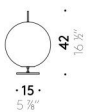

Elementi

Design:
ELISA OSSINO