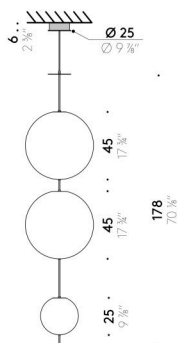

Elementi

Design:
ELISA OSSINO

max 250
max 98