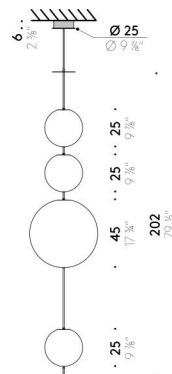

Pendant version

INPUT SOURCE 110÷240V - 50/60Hz
Ø 15cm LED 8W, 24V
Ø 25cm LED 16W, 24V
Ø 45cm LED 32W, 24V

Floor/table version

EU		USA	
INPUT SOURCE	220÷240V - 50/60Hz Ø 30cm LED 27W, 24V Ø 45cm LED 47W, 24V	INPUT SOURCE	100÷120V - 50/60Hz Ø 30cm LED 27W, 24V Ø 45cm LED 47W, 24V

Elementi

Design:
ELISA OSSINO

max 250
max 98 3/8"

max 250
max 98 3/8"

max 250
max 98 3/8"

Elementi

Design:
ELISA OSSINO

+ info: <https://www.depadova.com/materials.pdf>
De Padova srl - info@depadova.it