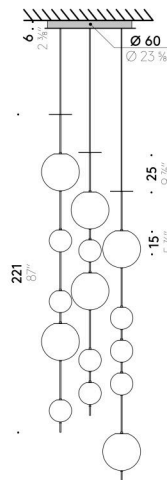

Pendant version

INPUT SOURCE 110÷240V - 50/60Hz
Ø 15cm LED 8W, 24V
Ø 25cm LED 16W, 24V
Ø 45cm LED 32W, 24V

Floor/table version

EU	USA
INPUT SOURCE 220÷240V - 50/60Hz Ø 30cm LED 27W, 24V Ø 45cm LED 47W, 24V	INPUT SOURCE 100÷120V - 50/60Hz Ø 30cm LED 27W, 24V Ø 45cm LED 47W, 24V

Elementi

Design:
ELISA OSSINO

max 250
max 98

max 250
max 98

max 250
max 98