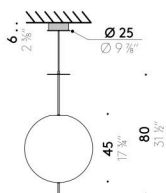

Elementi

Design:
ELISA OSSINO

max 250
max 98