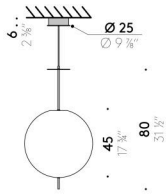

Elementi

Design:
ELISA OSSINO