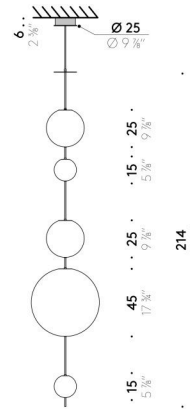

Pendant version

INPUT SOURCE 110÷240V - 50/60Hz
Ø 15cm LED 8W, 24V
Ø 25cm LED 16W, 24V
Ø 45cm LED 32W, 24V

Floor/table version

EU	USA
INPUT SOURCE 220÷240V - 50/60Hz Ø 30cm LED 27W, 24V Ø 45cm LED 47W, 24V	INPUT SOURCE 100÷120V - 50/60Hz Ø 30cm LED 27W, 24V Ø 45cm LED 47W, 24V

Elementi

Design:
ELISA OSSINO

max 250
max 98

max 250
max 98

max 250
max 98