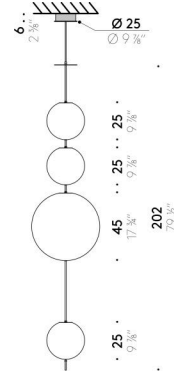

Elementi

Design:
ELISA OSSINO