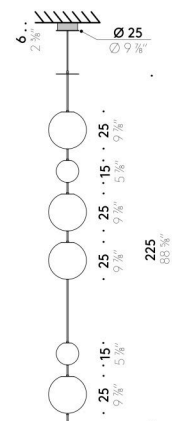

Elementi

Design:
ELISA OSSINO

max 250
max 98