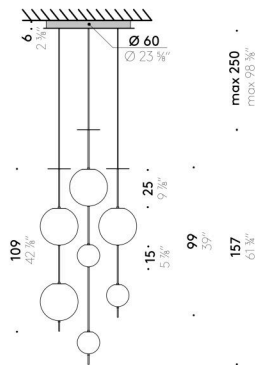

Pendant version

INPUT SOURCE 110÷240V - 50/60Hz
Ø 15cm LED 8W, 24V
Ø 25cm LED 16W, 24V
Ø 45cm LED 32W, 24V

Floor/table version

EU	USA
INPUT SOURCE 220÷240V - 50/60Hz Ø 30cm LED 27W, 24V Ø 45cm LED 47W, 24V	INPUT SOURCE 100÷120V - 50/60Hz Ø 30cm LED 27W, 24V Ø 45cm LED 47W, 24V

Elementi

Design:
ELISA OSSINO

max 250
max 98

max 250
max 98

max 250
max 98