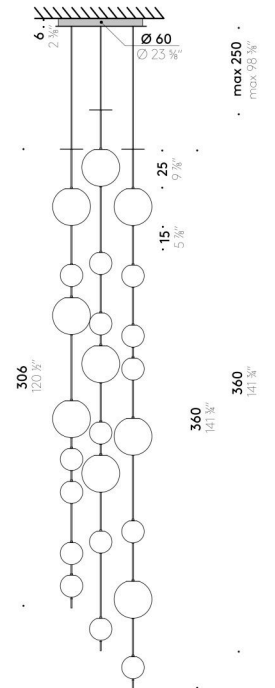

Elementi

Design:
ELISA OSSINO