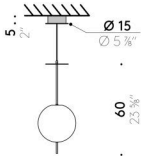

Elementi

Design:
ELISA OSSINO