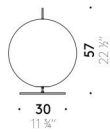

Elementi

Design:
ELISA OSSINO