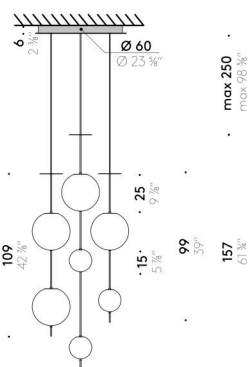

Pendant version

INPUT SOURCE 110÷240V - 50/60Hz
Ø 15cm LED 8W, 24V
Ø 25cm LED 16W, 24V
Ø 45cm LED 32W, 24V

Floor/table version

EU		USA	
INPUT SOURCE	220÷240V - 50/60Hz Ø 30cm LED 27W, 24V Ø 45cm LED 47W, 24V	INPUT SOURCE	100÷120V - 50/60Hz Ø 30cm LED 27W, 24V Ø 45cm LED 47W, 24V

Elementi

Design:
ELISA OSSINO

max 250
max 98 3/8"

max 250
max 98 3/8"

max 250
max 98 3/8"

Elementi

Design:
ELISA OSSINO

+ info: <https://www.depadova.com/materials.pdf>
De Padova srl - info@depadova.it