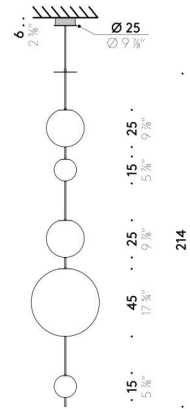

Elementi

Design:
ELISA OSSINO