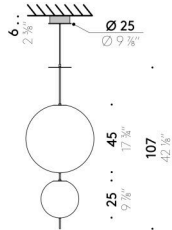

Elementi

Design:
ELISA OSSINO