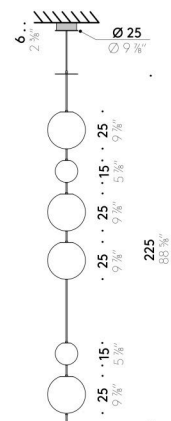

Pendant version

INPUT SOURCE 110÷240V - 50/60Hz
Ø 15cm LED 8W, 24V
Ø 25cm LED 16W, 24V
Ø 45cm LED 32W, 24V

Floor/table version

EU		USA	
INPUT SOURCE	220÷240V - 50/60Hz Ø 30cm LED 27W, 24V Ø 45cm LED 47W, 24V	INPUT SOURCE	100÷120V - 50/60Hz Ø 30cm LED 27W, 24V Ø 45cm LED 47W, 24V

Elementi

Design:
ELISA OSSINO

max 250
max 98 3/8"

max 250
max 98 3/8"

max 250
max 98 3/8"

Elementi

Design:
ELISA OSSINO

+ info: <https://www.depadova.com/materials.pdf>
De Padova srl - info@depadova.it