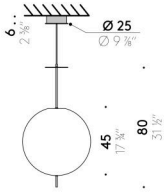

Elementi

Design:
ELISA OSSINO