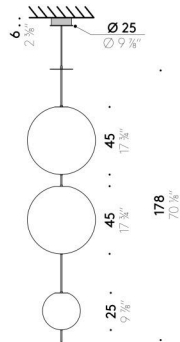

Elementi

Design:
ELISA OSSINO