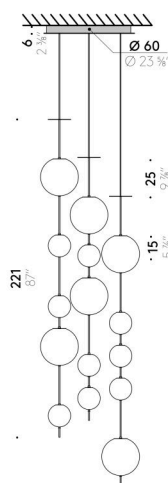

max 250
max 98