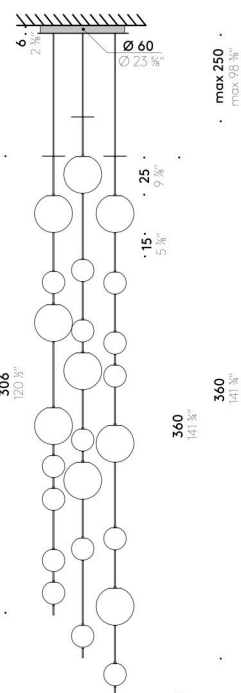

Pendant version

INPUT SOURCE 110÷240V - 50/60Hz
Ø 15cm LED 8W, 24V
Ø 25cm LED 16W, 24V
Ø 45cm LED 32W, 24V

Floor/table version

EU		USA	
INPUT SOURCE	220÷240V - 50/60Hz Ø 30cm LED 27W, 24V Ø 45cm LED 47W, 24V	INPUT SOURCE	100÷120V - 50/60Hz Ø 30cm LED 27W, 24V Ø 45cm LED 47W, 24V

Elementi

Design:
ELISA OSSINO

max 250
max 98 3/8"

max 250
max 98 3/8"

max 250
max 98 3/8"

Elementi

Design:
ELISA OSSINO

+ info: <https://www.depadova.com/materials.pdf>
De Padova srl - info@depadova.it

Pendant version

INPUT 110÷240V - 50/60Hz
SOURCE Ø 15cm LED 8W, 24V
Ø 25cm LED 16W, 24V
Ø 45cm LED 32W, 24V

Floor/table version

EU		USA	
INPUT	220÷240V - 50/60Hz	INPUT	100÷120V - 50/60Hz
SOURCE	Ø 30cm LED 27W, 24V	SOURCE	Ø 30cm LED 27W, 24V
	Ø 45cm LED 47W, 24V		Ø 45cm LED 47W, 24V