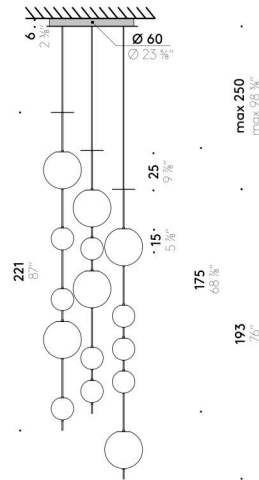

Elementi

Design:
ELISA OSSINO