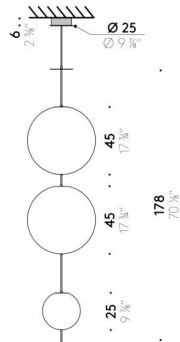

Pendant version

INPUT SOURCE 110÷240V - 50/60Hz
Ø 15cm LED 8W, 24V
Ø 25cm LED 16W, 24V
Ø 45cm LED 32W, 24V

Floor/table version

EU	USA
INPUT SOURCE 220÷240V - 50/60Hz Ø 30cm LED 27W, 24V Ø 45cm LED 47W, 24V	INPUT SOURCE 100÷120V - 50/60Hz Ø 30cm LED 27W, 24V Ø 45cm LED 47W, 24V

Elementi

Design:
ELISA OSSINO

max 250
max 98

max 250
max 98

max 250
max 98