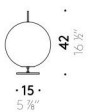

Elementi

Design:
ELISA OSSINO