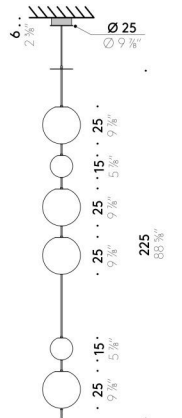

Elementi

Design:
ELISA OSSINO