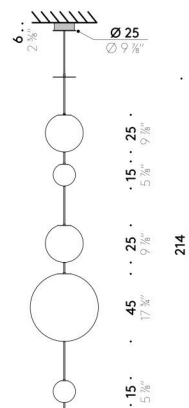

Pendant version

INPUT SOURCE 110÷240V - 50/60Hz
Ø 15cm LED 8W, 24V
Ø 25cm LED 16W, 24V
Ø 45cm LED 32W, 24V

Floor/table version

EU		USA	
INPUT SOURCE	220÷240V - 50/60Hz Ø 30cm LED 27W, 24V Ø 45cm LED 47W, 24V	INPUT SOURCE	100÷120V - 50/60Hz Ø 30cm LED 27W, 24V Ø 45cm LED 47W, 24V

Elementi

Design:
ELISA OSSINO

max 250
max 98 3/8"

max 250
max 98 3/8"

max 250
max 98 3/8"

Elementi

Design:
ELISA OSSINO

+ info: <https://www.depadova.com/materials.pdf>
De Padova srl - info@depadova.it