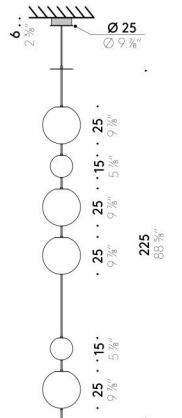

Pendant version

INPUT SOURCE 110÷240V - 50/60Hz
Ø 15cm LED 8W, 24V
Ø 25cm LED 16W, 24V
Ø 45cm LED 32W, 24V

Floor/table version

EU	USA
INPUT SOURCE 220÷240V - 50/60Hz Ø 30cm LED 27W, 24V Ø 45cm LED 47W, 24V	INPUT SOURCE 100÷120V - 50/60Hz Ø 30cm LED 27W, 24V Ø 45cm LED 47W, 24V

Elementi

Design:
ELISA OSSINO

max 250
max 98

max 250
max 98

max 250
max 98