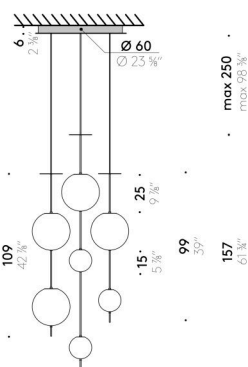

Elementi

Design:
ELISA OSSINO

max 250
max 98