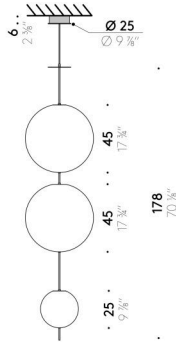

Elementi

Design:
ELISA OSSINO