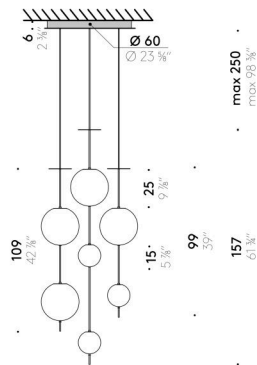

Elementi

Design:
ELISA OSSINO