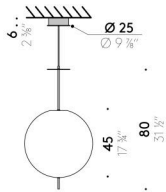

Elementi

Design:
ELISA OSSINO

max 250
max 98