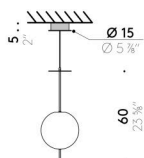

Elementi

Design:
ELISA OSSINO

max 250
max 98