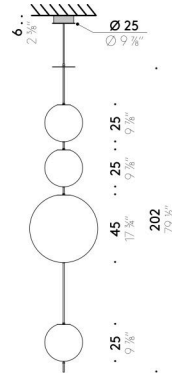

Elementi

Design:
ELISA OSSINO