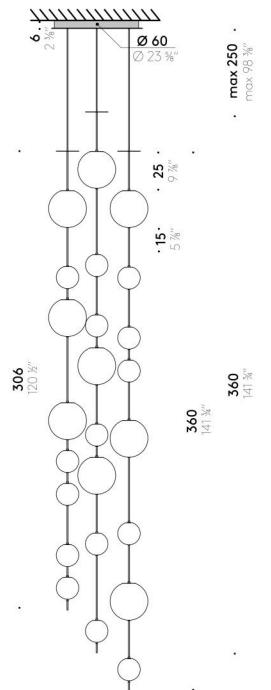

Elementi

Design:
ELISA OSSINO