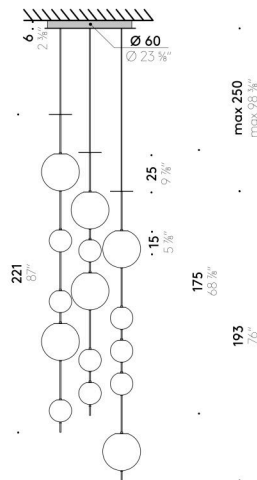

Elementi

Design:
ELISA OSSINO