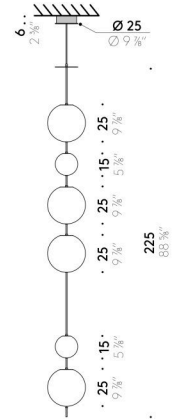

Elementi

Design:
ELISA OSSINO