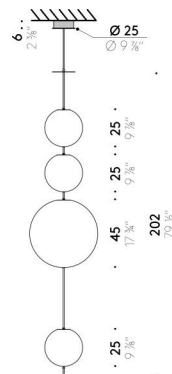

Elementi

Design:
ELISA OSSINO

max 250
max 98