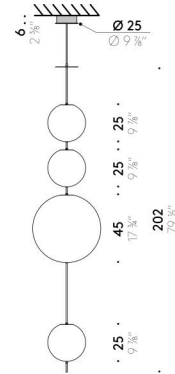

Pendant version

INPUT SOURCE 110÷240V - 50/60Hz
Ø 15cm LED 8W, 24V
Ø 25cm LED 16W, 24V
Ø 45cm LED 32W, 24V

Floor/table version

EU	USA
INPUT SOURCE 220÷240V - 50/60Hz Ø 30cm LED 27W, 24V Ø 45cm LED 47W, 24V	INPUT SOURCE 100÷120V - 50/60Hz Ø 30cm LED 27W, 24V Ø 45cm LED 47W, 24V

Elementi

Design:
ELISA OSSINO

max 250
max 98

max 250
max 98

max 250
max 98