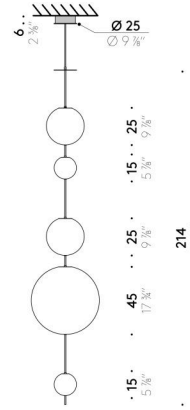

Elementi

Design:
ELISA OSSINO