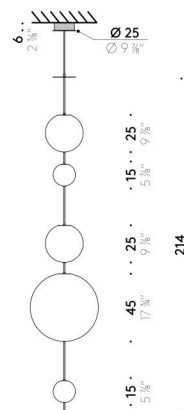

Elementi

Design:
ELISA OSSINO

max 250
max 98