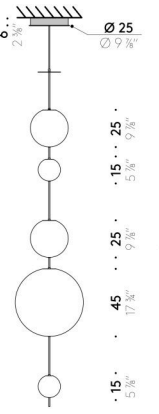

Elementi

Design:
ELISA OSSINO
2018