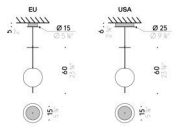

Elementi

Design:
ELISA OSSINO
2018