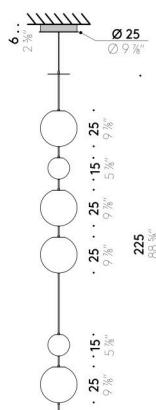

Elementi

Design:
ELISA OSSINO
2018