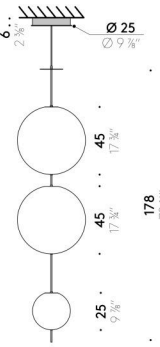

Elementi

Design:
ELISA OSSINO
2018