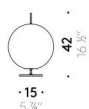

Elementi

Design:
ELISA OSSINO
2018