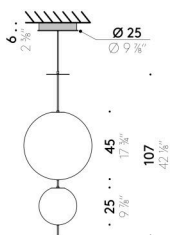

Elementi

Design:
ELISA OSSINO
2018