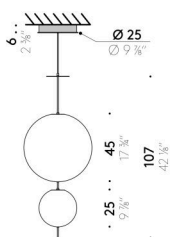

Elementi

Design:
ELISA OSSINO
2018