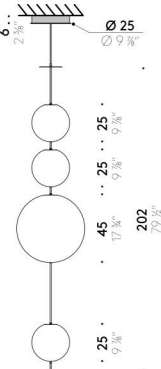

Elementi

Design:
ELISA OSSINO
2018