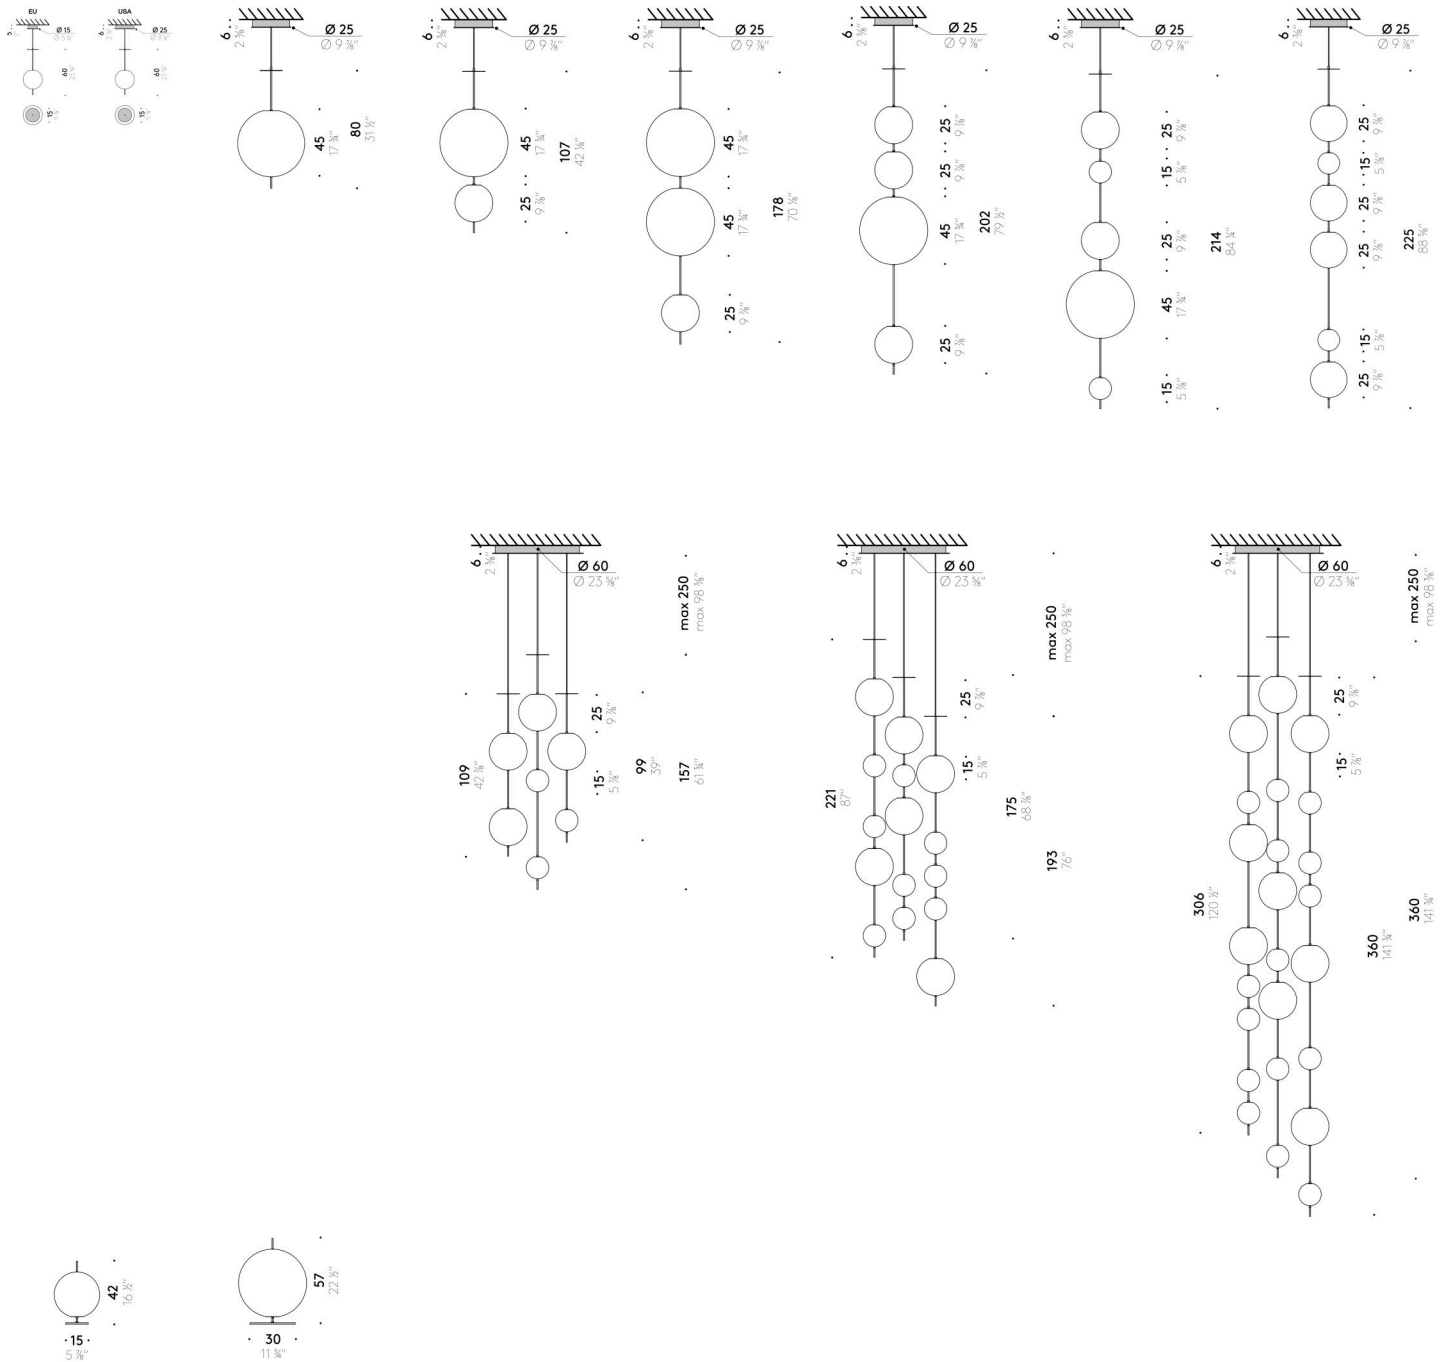

Elementi

Design:
ELISA OSSINO
2018