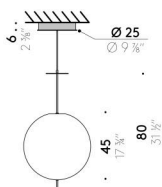

Elementi

Design:
ELISA OSSINO
2018