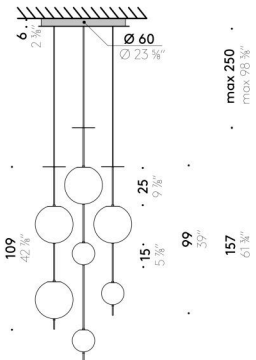

Elementi

Design:
ELISA OSSINO
2018