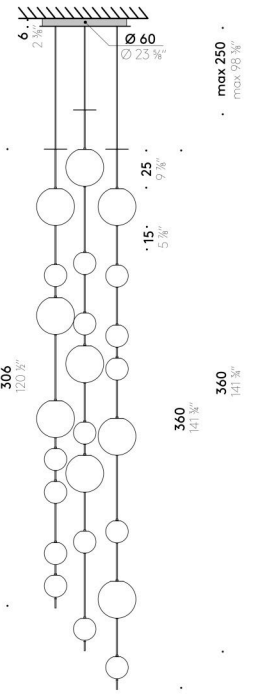

Elementi

Design:
ELISA OSSINO
2018