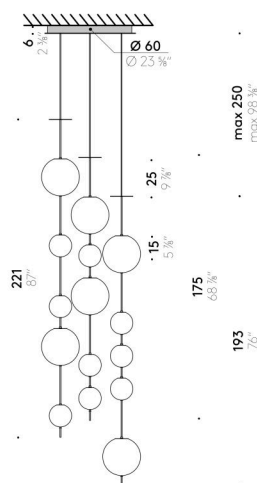

Elementi

Design:
ELISA OSSINO
2018