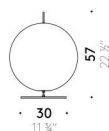

Elementi

Design:
ELISA OSSINO
2018