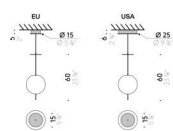

Elementi

Design:
ELISA OSSINO
2018