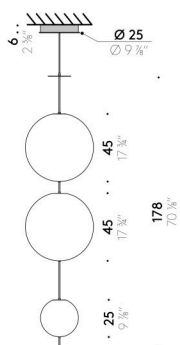

Elementi

Design:
ELISA OSSINO
2018