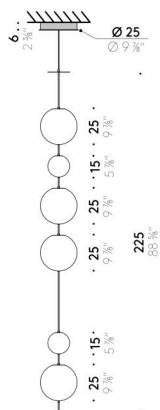

Elementi

Design:
ELISA OSSINO
2018