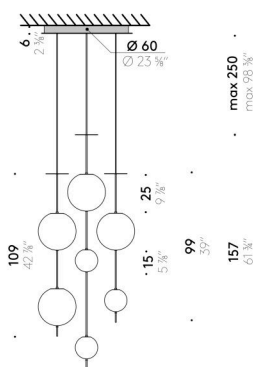

Elementi

Design:
ELISA OSSINO
2018