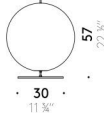

Elementi

Design:
ELISA OSSINO
2018