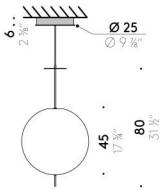

Elementi

Design:
ELISA OSSINO
2018