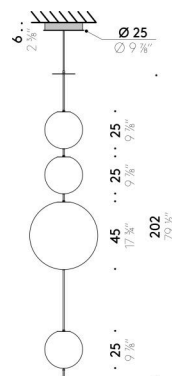

Elementi

Design:
ELISA OSSINO
2018