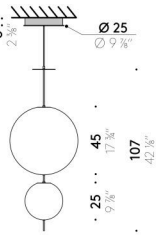

Elementi

Design:
ELISA OSSINO
2018