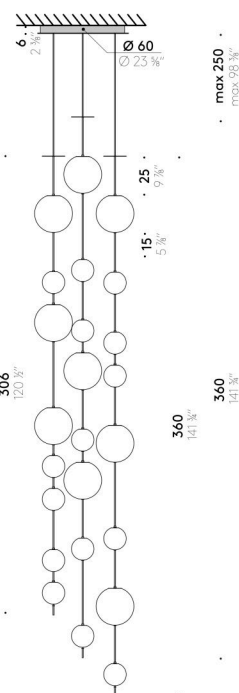

Elementi

Design:
ELISA OSSINO
2018