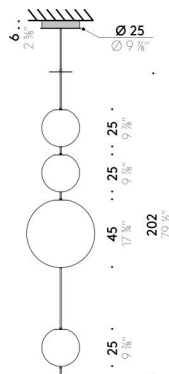

Elementi

Design:
ELISA OSSINO
2018