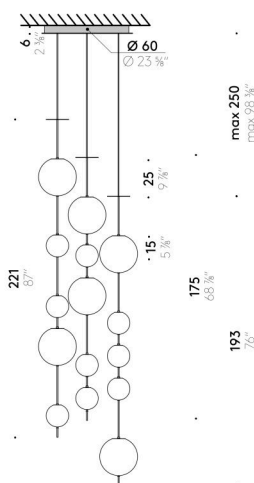

Elementi

Design:
ELISA OSSINO
2018