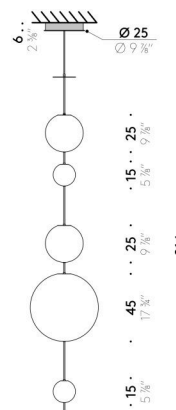

Elementi

Design:
ELISA OSSINO
2018