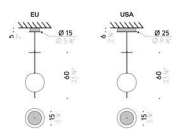

Elementi

Design:
ELISA OSSINO
2018