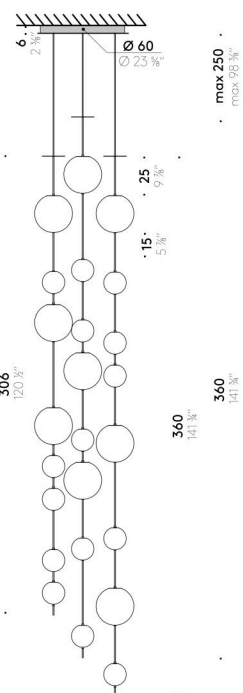

Elementi

Design:
ELISA OSSINO
2018