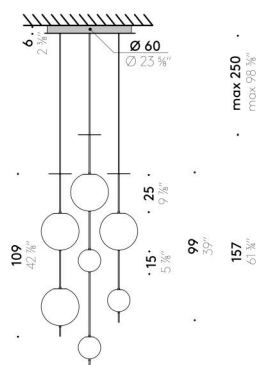

Elementi

Design:
ELISA OSSINO
2018