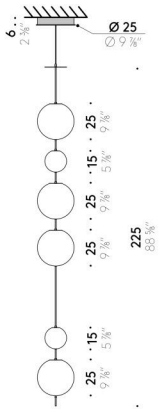

Elementi

Design:
ELISA OSSINO
2018