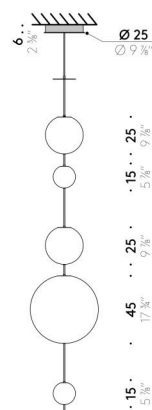

Elementi

Design:
ELISA OSSINO
2018