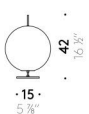

Elementi

Design:
ELISA OSSINO
2018