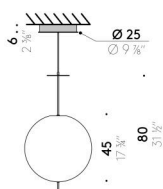

Elementi

Design:
ELISA OSSINO
2018