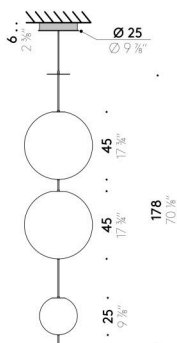

Elementi

Design:
ELISA OSSINO
2018