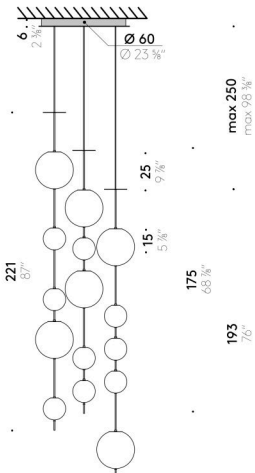

Elementi

Design:
ELISA OSSINO
2018