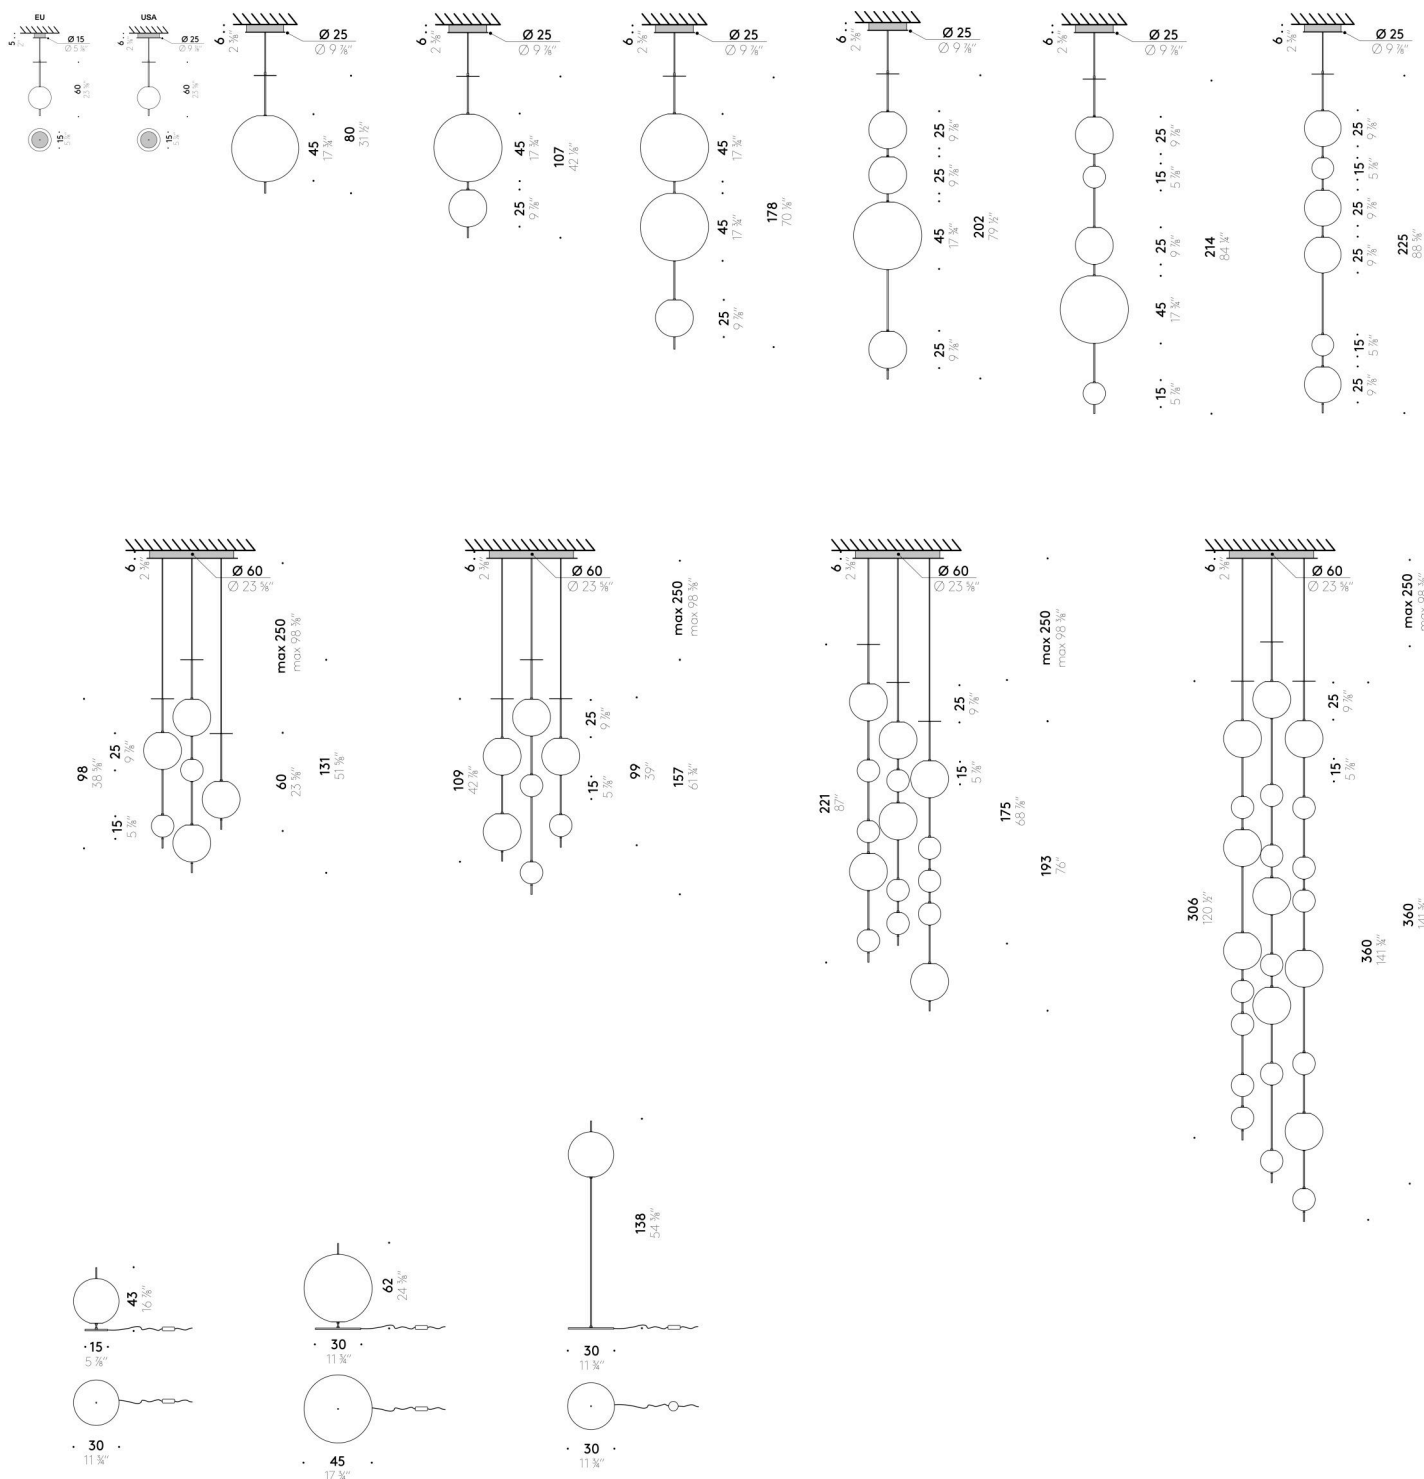

Elementi

Design:
ELISA OSSINO
2018