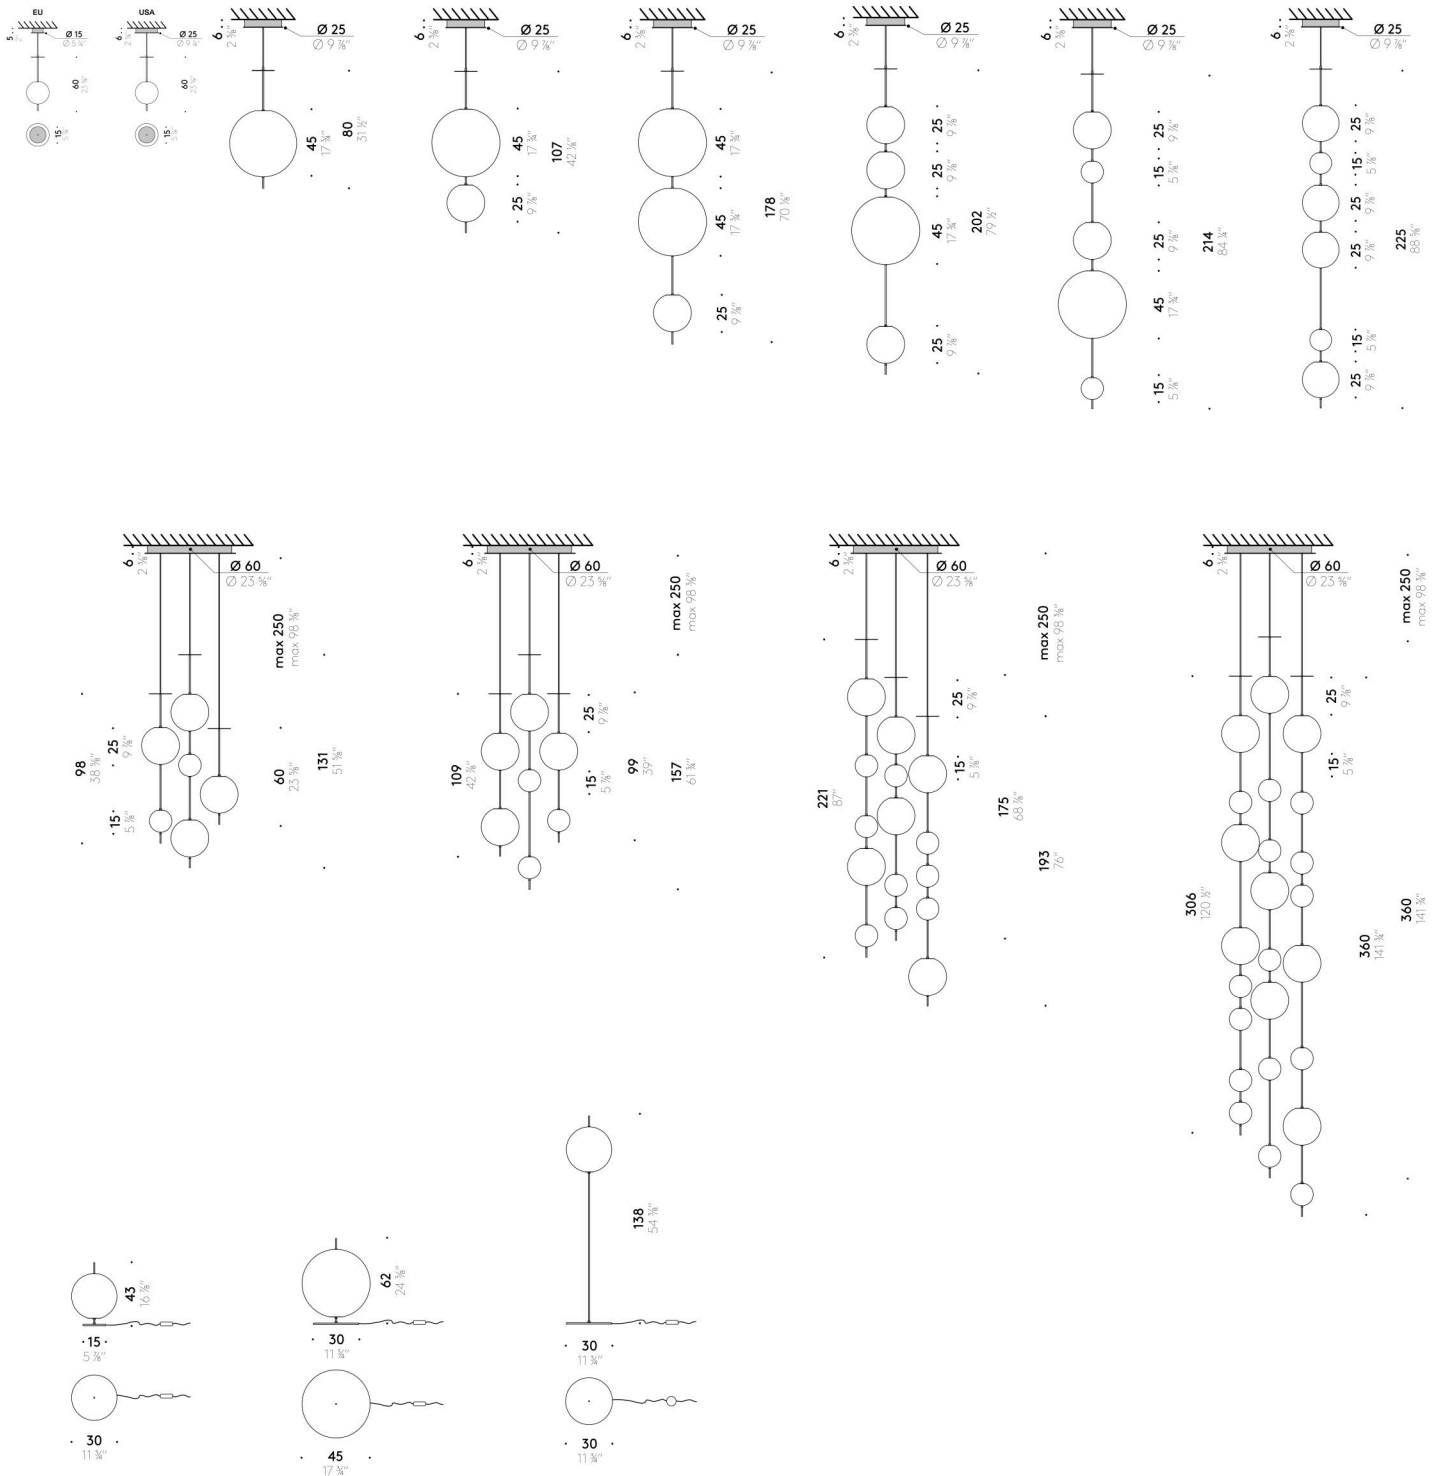

Elementi

Design:
ELISA OSSINO
2018