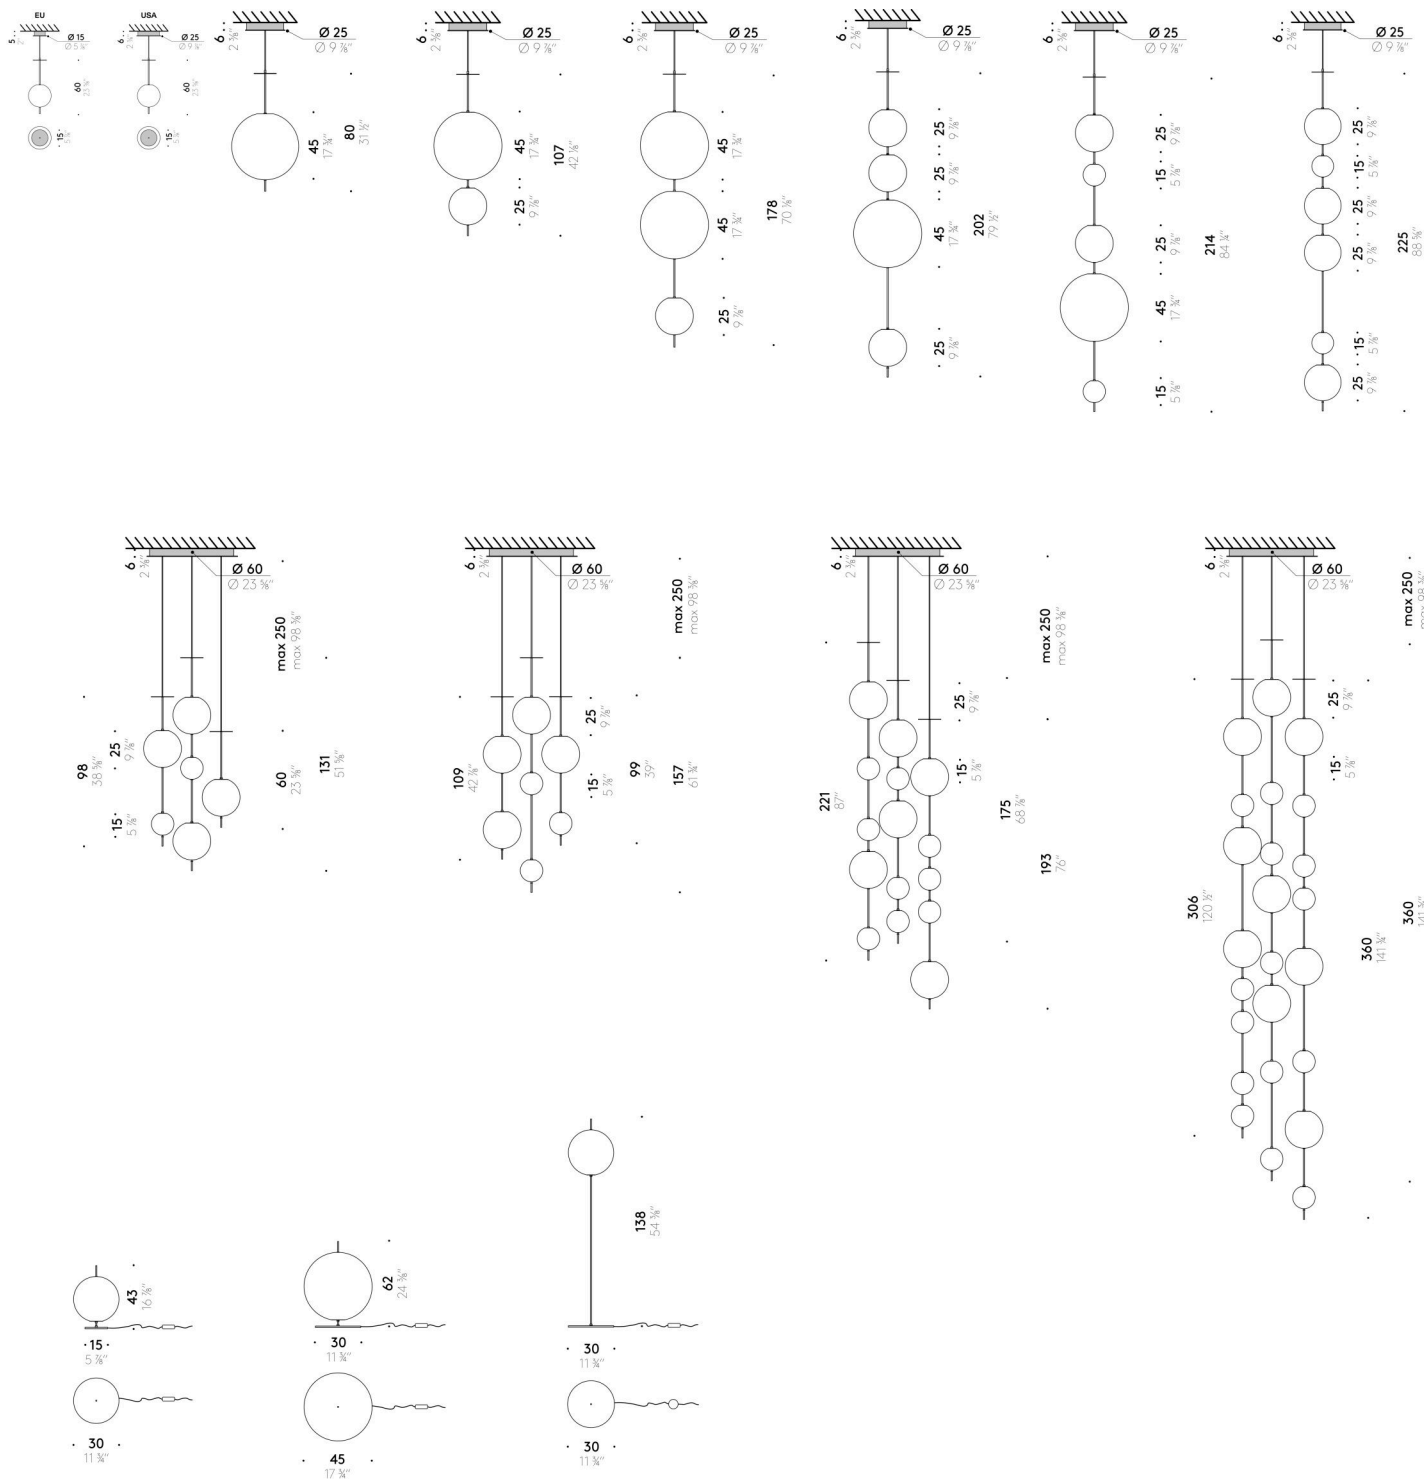

Elementi

Design:
ELISA OSSINO
2018