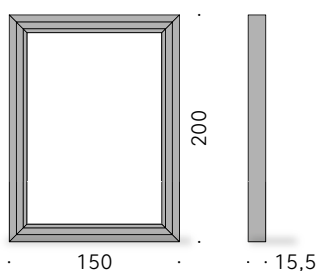

Art Wood Frame Piero Lissoni 2019

Frame with mirror

Materials:

FRAME: matt black lacquered MDF (class E1, CARB P2/TSCA Title VI certified).

MIRROR: extra clear reflecting silver-finished glass.

+info:

<http://www.depadova.com/materials.pdf>