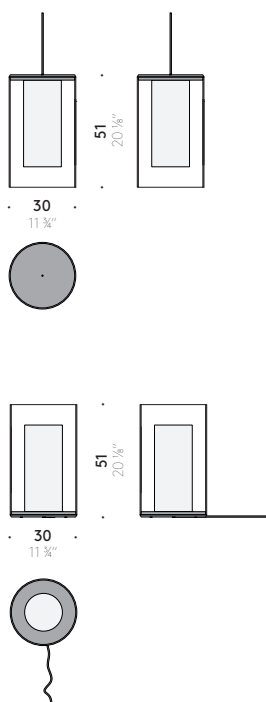

Cilindri Elisa Ossino 2019

Pendant and floor/table lamps

Materials

BASE: "soft touch" black painted metal.

DIFFUSOR: exterior tube in transparent Pyrex, with polished edges; interior tube in sealed and sandblasted Pyrex, protected by a grease-resistant coating.

CONTROL: on/off. The dimmer and the temperature colour change are controlled by CASAMBI app, to be downloaded for free from Google Play and App Store.

Classification

Class II

Protection category

IP20

Supply voltage

100÷240V - 50/60 Hz

Power supply

AC adapter integrated in the product: Output 24 V

Light source

LED, 40 W

Compatible bulbs

-

Colour rendering index

CRI 90

Dimmer

Included and managed by CASAMBI app.

+info:
<http://www.depadova.com/materials.pdf>