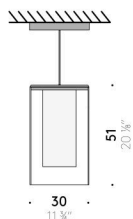

Pendant version

EU		USA	
INPUT SOURCE	220÷240V - 50/60Hz LED 40W, 24V	INPUT SOURCE	110÷120V - 50/60Hz LED 40W, 24V
			IP20
			CRI90

Floor/table version

EU		USA	
INPUT SOURCE	220÷240V - 50/60Hz LED 40W, 24V	INPUT SOURCE	110÷120V - 50/60Hz LED 40W, 24V
			IP20
			CRI90