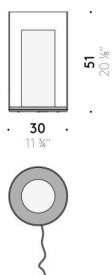

Pendant version

EU		USA				
INPUT SOURCE	220÷240V - 50/60Hz LED 40W, 24V	INPUT SOURCE	110÷120V - 50/60Hz LED 40W, 24V			
			IP20		CRI90	

Floor/table version

EU		USA				
INPUT SOURCE	220÷240V - 50/60Hz LED 40W, 24V	INPUT SOURCE	110÷120V - 50/60Hz LED 40W, 24V			
			IP20		CRI90