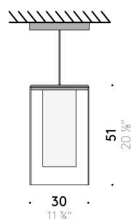

Pendant version

EU

INPUT SOURCE 220÷240V - 50/60Hz
LED 40W, 24V

USA

INPUT SOURCE 110÷120V - 50/60Hz
LED 40W, 24V

Floor/table version

EU

INPUT SOURCE 220÷240V - 50/60Hz
LED 40W, 24V