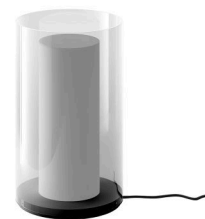

Cilindri

Design:
ELISA OSSINO

+ info: <https://www.depadova.com/materials.pdf>
De Padova srl - info@depadova.it

PENDANT AND FLOOR/TABLE LAMPS

Materials

Base

"soft touch" black painted metal.

Diffusor

exterior tube in transparent Pyrex, with polished edges; interior tube in sealed and sandblasted Pyrex, protected by a grease-resistant coating.

AC adapter

integrated in the lamp (output 24V).

Control

on/off. The dimmer and the temperature colour change are controlled by CASAMBI app, to be downloaded for free from Google Play and App Store.