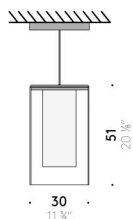

Pendant version

EU		USA				
INPUT SOURCE	220÷240V - 50/60Hz LED 40W, 24V	INPUT SOURCE	110÷120V - 50/60Hz LED 40W, 24V			
			IP20		CRI90	

Floor/table version

EU		USA				
INPUT SOURCE	220÷240V - 50/60Hz LED 40W, 24V	INPUT SOURCE	110÷120V - 50/60Hz LED 40W, 24V			
			IP20		CRI90