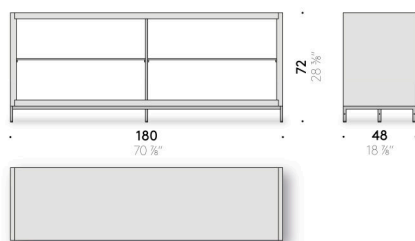

Control

dimmer not included in the lamp.

INPUT SOURCE 100÷240V - 50/60Hz
4x LED 1W, 24V