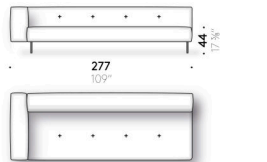

Storage pocket/organiser for armrest
leather (E2 Mistral: biscotto) with rear anti-slip strip.

Erei

Design:
ELISA OSSINO
2018

Design:

ELISA OSSINO
2018

+ info: <https://www.depadova.com/materials.pdf>
De Padova srl - info@depadova.it