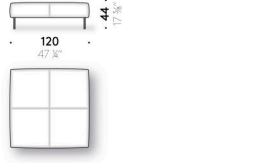

Storage pocket/organiser for armrest
leather (E2 Mistral: biscotto) with rear anti-slip strip.

Erei

Design:
ELISA OSSINO
2018

Design:

ELISA OSSINO
2018

+ info: <https://www.depadova.com/materials.pdf>
De Padova srl - info@depadova.it