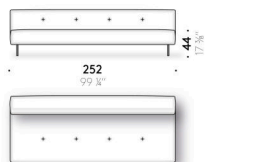

Storage pocket/organiser for armrest
leather (E2 Mistral: biscotto) with rear anti-slip strip.

Erei

Design:
ELISA OSSINO
2018

Design:

ELISA OSSINO
2018

+ info: <https://www.depadova.com/materials.pdf>
De Padova srl - info@depadova.it