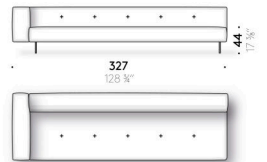

Erei

Design:
ELISA OSSINO
2018