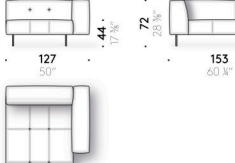

Erei

Design:
ELISA OSSINO
2018