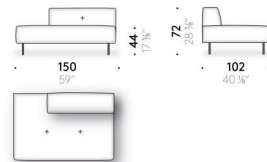

Erei

Design:
ELISA OSSINO
2018