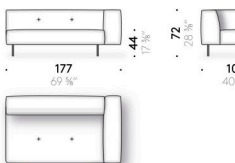

Erei

Design:
ELISA OSSINO
2018