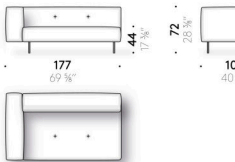

Erei

Design:
ELISA OSSINO
2018