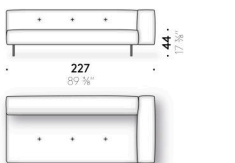

Erei

Design:
ELISA OSSINO
2018