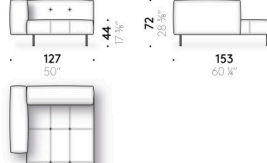

Erei

Design:
ELISA OSSINO
2018