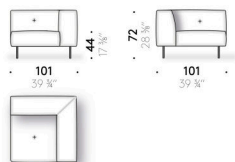

Erei

Design:
ELISA OSSINO
2018