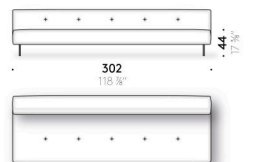

Storage pocket/organiser for armrest
leather (E2 Mistral: biscotto) with rear anti-slip strip.

Erei

Design:
ELISA OSSINO
2018

Design:

ELISA OSSINO
2018

+ info: <https://www.depadova.com/materials.pdf>
De Padova srl - info@depadova.it