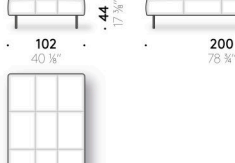

Erei

Design:
ELISA OSSINO
2018