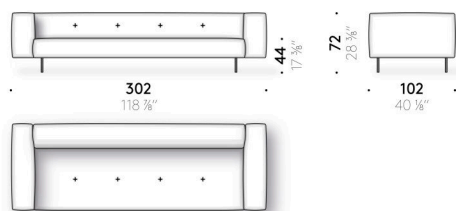

DAYBED, STRAIGHT AND MODULAR SOFA WITH POUF

Materials

Frame
wood with elastic straps.

Feet
powder-coated steel, gun barrel grey or brick red coloured. Adjustable thermoplastic glide feet.

Padding
variable-density polyurethane foam, memory foam and polyester wadding covered with light polyester velvet. Only for the UK market the components in memory foam are made of polyurethane foam. For the FR (Fire Resistant) versions on request, the filling materials comply with the current regulations.

Headrest cushions
polyurethane foam and polyester wadding, covered with light polyester velvet.

Cover
removable cover in fabric or non-removable in leather.

Set of covered feet
(optional)
aluminium covered in leather (E Mistral: biscotto). Thermoplastic adjustable glide foot.

Storage pocket/organiser for armrest
leather (E2 Mistral: biscotto) with rear anti-slip strip.