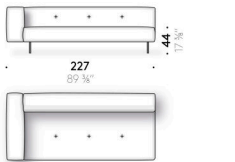

Erei

Design:
ELISA OSSINO
2018