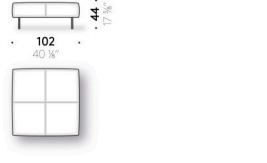

Erei

Design:
ELISA OSSINO
2018