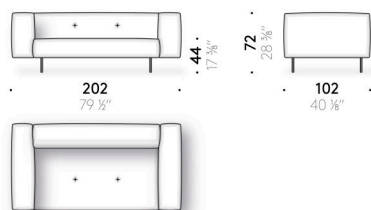

DAYBED, STRAIGHT AND MODULAR SOFA WITH POUF

Materials

Frame
wood with elastic straps.

Feet
powder-coated steel, gun barrel grey or brick red coloured. Adjustable thermoplastic glide feet.

Padding
variable-density polyurethane foam, memory foam and polyester wadding covered with light polyester velvet. Only for the UK market the components in memory foam are made of polyurethane foam. For the FR (Fire Resistant) versions on request, the filling materials comply with the current regulations.

Headrest cushions
polyurethane foam and polyester wadding, covered with light polyester velvet.

Cover
removable cover in fabric or non-removable in leather.

Set of covered feet
(optional)
aluminium covered in leather (E Mistral: biscotto). Thermoplastic adjustable glide foot.

Storage pocket/organiser for armrest
leather (E2 Mistral: biscotto) with rear anti-slip strip.