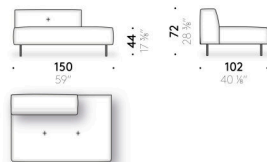

Erei

Design:
ELISA OSSINO
2018