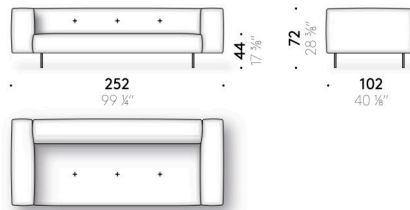

DAYBED, STRAIGHT AND MODULAR SOFA WITH POUF

Materials

Frame
wood with elastic straps.

Feet
powder-coated steel, gun barrel grey or brick red coloured. Adjustable thermoplastic glide feet.

Padding
variable-density polyurethane foam, memory foam and polyester wadding covered with light polyester velvet. Only for the UK market the components in memory foam are made of polyurethane foam. For the FR (Fire Resistant) versions on request, the filling materials comply with the current regulations.

Headrest cushions
polyurethane foam and polyester wadding, covered with light polyester velvet.

Cover
removable cover in fabric or non-removable in leather.

Set of covered feet
(optional)
aluminium covered in leather (E Mistral: biscotto). Thermoplastic adjustable glide foot.

Storage pocket/organiser for armrest
leather (E2 Mistral: biscotto) with rear anti-slip strip.