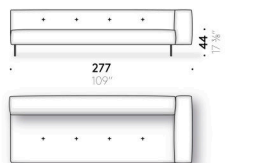

Storage pocket/organiser for armrest
leather (E2 Mistral: biscotto) with rear anti-slip strip.

Erei

Design:
ELISA OSSINO
2018

Design:

ELISA OSSINO
2018

+ info: <https://www.depadova.com/materials.pdf>
De Padova srl - info@depadova.it