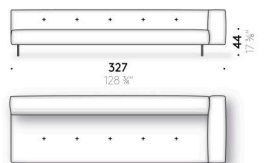

Storage pocket/organiser for armrest
leather (E2 Mistral: biscotto) with rear anti-slip strip.

Erei

Design:
ELISA OSSINO
2018

Design:

ELISA OSSINO
2018

+ info: <https://www.depadova.com/materials.pdf>
De Padova srl - info@depadova.it