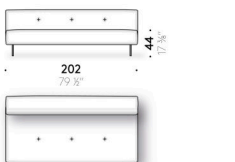

Storage pocket/organiser for armrest
leather (E2 Mistral: biscotto) with rear anti-slip strip.

Erei

Design:
ELISA OSSINO
2018

Design:

ELISA OSSINO
2018

+ info: <https://www.depadova.com/materials.pdf>
De Padova srl - info@depadova.it