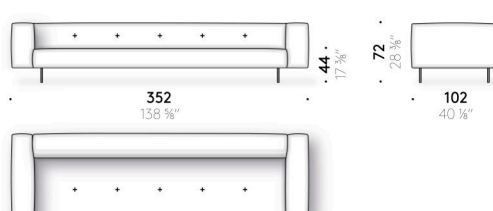

DAYBED, STRAIGHT AND MODULAR SOFA WITH POUF

Materials

Frame
wood with elastic straps.

Feet
powder-coated steel, gun barrel grey or brick red coloured. Adjustable thermoplastic glide feet.

Padding
variable-density polyurethane foam, memory foam and polyester wadding covered with light polyester velvet. Only for the UK market the components in memory foam are made of polyurethane foam. For the FR (Fire Resistant) versions on request, the filling materials comply with the current regulations.

Headrest cushions
polyurethane foam and polyester wadding, covered with light polyester velvet.

Cover
removable cover in fabric or non-removable in leather.

Set of covered feet
(optional)
aluminium covered in leather (E Mistral: biscotto). Thermoplastic adjustable glide foot.

Storage pocket/organiser for armrest
leather (E2 Mistral: biscotto) with rear anti-slip strip.