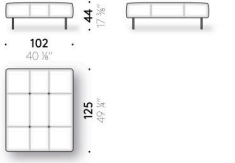

Erei

Design:
ELISA OSSINO
2018