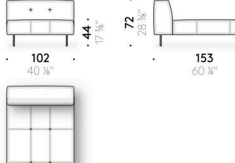

Erei

Design:
ELISA OSSINO
2018