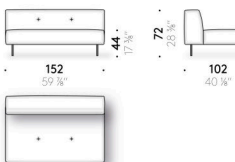

Erei

Design:
ELISA OSSINO
2018