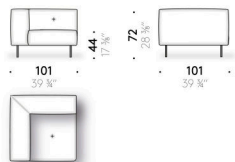

Erei

Design:
ELISA OSSINO
2018