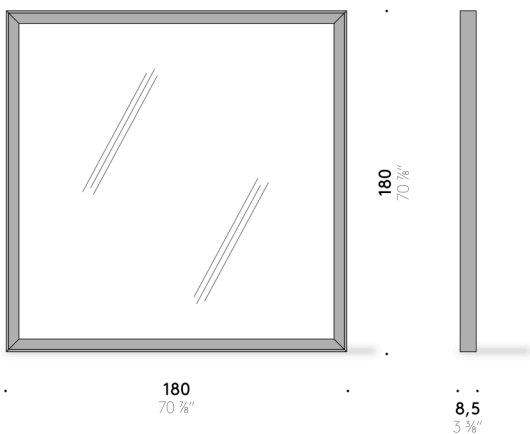

MIRROR WITH FRAME

Materials

Frame
matt black lacquered MDF (class E1, CARB P2 / TSCA Title VI certified).

Mirror
extra-clear reflecting silver-finished glass.