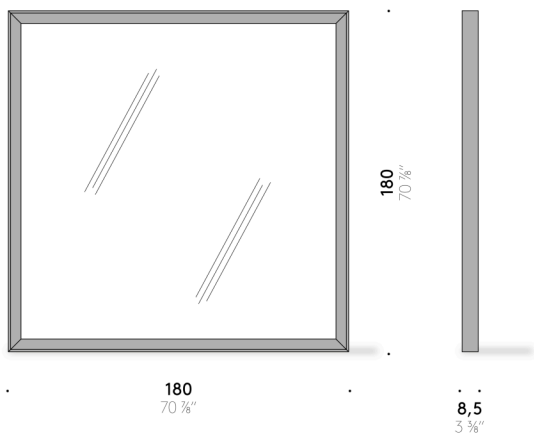

SPECCHIO CON CORNICE

Materiali

Telaio

MDF (certificato classe E1, CARB P2 / TSCA Title VI) laccato nero opaco.

Specchio

vetro riflettente extrachiaro argentato.