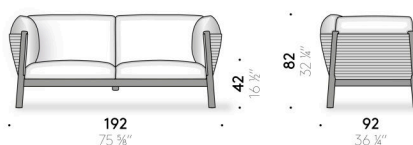

Protective cover

(optional)

polyester cover.