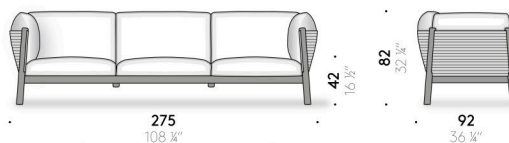

Protective cover

(optional)

polyester cover.