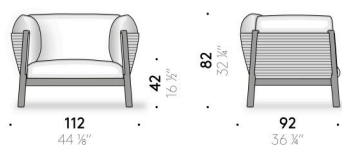

Protective cover

(optional)

polyester cover.