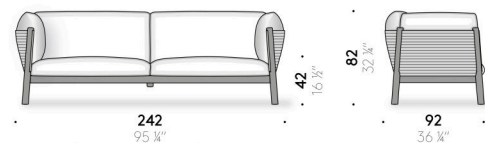

Protective cover

(optional)

polyester cover.