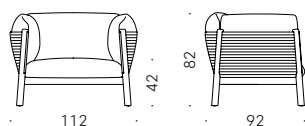

Yak indoor/outdoor LucidiPevere 2019

Armchair and two or more-seater sofa

Materials:

FRAME: frame in black powder-coated stainless steel with elastic straps for outdoor use. Legs and bands in natural Teak, oil-finished.

EXTERNAL BODY: Woven polypropylene yarn.

PADDING: seat cushions, backrest and armrest in polyester fibre with polyurethane foam structure covered with waterproof polyester cloth. Double-sided seat cushions: one side is soft, the other firmer.

EXTERNAL COVER: removable cover in outdoor fabric - i.e. for external use.

PROTECTIVE COVER (optional): waterproof cover in polyester.

+info:

<http://www.depadova.com/materials.pdf>