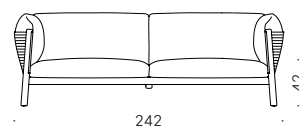

Yak indoor/outdoor LucidiPevere 2019

Armchair and two or more-seater sofa

Materials:

FRAME: frame in black powder-coated stainless steel with elastic straps for outdoor use. Legs and bands in natural Teak, oil-finished.

EXTERNAL BODY: Woven polypropylene yarn.

PADDING: seat cushions, backrest and armrest in polyester fibre with polyurethane foam structure covered with waterproof polyester cloth. Double-sided seat cushions: one side is soft, the other firmer.

EXTERNAL COVER: removable cover in outdoor fabric - i.e. for external use.

PROTECTIVE COVER (optional): waterproof cover in polyester.

+info:

<http://www.depadova.com/materials.pdf>