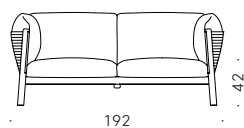

Yak indoor/outdoor LucidiPevere 2019

Armchair and two or more-seater sofa

Materials:

FRAME: frame in black powder-coated stainless steel with elastic straps for outdoor use. Legs and bands in natural Teak, oil-finished.

EXTERNAL BODY: Woven polypropylene yarn.

PADDING: seat cushions, backrest and armrest in polyester fibre with polyurethane foam structure covered with waterproof polyester cloth. Double-sided seat cushions: one side is soft, the other firmer.

EXTERNAL COVER: removable cover in outdoor fabric - i.e. for external use.

PROTECTIVE COVER (optional): waterproof cover in polyester.

+info:

<http://www.depadova.com/materials.pdf>