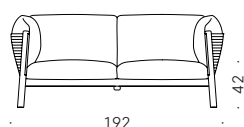

Yak indoor/outdoor LucidiPevere 2019

Armchair and two or more-seater sofa

Materials:

FRAME: frame in black powder-coated stainless steel with elastic straps for outdoor use. Legs and bands in natural Teak, oil-finished.

EXTERNAL BODY: Woven polypropylene yarn.

PADDING: seat cushions, backrest and armrest in polyester fibre with polyurethane foam structure covered with waterproof polyester cloth. Double-sided seat cushions: one side is soft, the other firmer.

EXTERNAL COVER: removable cover in outdoor fabric - i.e. for external use.

PROTECTIVE COVER (optional): waterproof cover in polyester.

+info:
<http://www.depadova.com/materials.pdf>