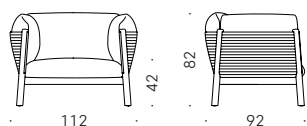

Yak indoor/outdoor LucidiPevere 2019

Armchair and two or more-seater sofa

Materials:

FRAME: frame in black powder-coated stainless steel with elastic straps for outdoor use. Legs and bands in natural Teak, oil-finished.

EXTERNAL BODY: Woven polypropylene yarn.

PADDING: seat cushions, backrest and armrest in polyester fibre with polyurethane foam structure covered with waterproof polyester cloth. Double-sided seat cushions: one side is soft, the other firmer.

EXTERNAL COVER: removable cover in outdoor fabric - i.e. for external use.

PROTECTIVE COVER (optional): waterproof cover in polyester.

+info:
<http://www.depadova.com/materials.pdf>