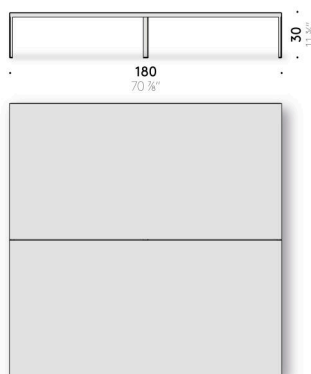

Metallaro

Design:
STUDIOCHARLIE

+ info: <https://www.depadova.com/materials.pdf>
De Padova srl - info@depadova.it

OUTDOOR LOW TABLE

Materials

Frame and top
semi-matt white or matt black powder-coated - suitable for outdoor -
stainless steel sheet, or in DeLabré B E5 stainless steel sheet.