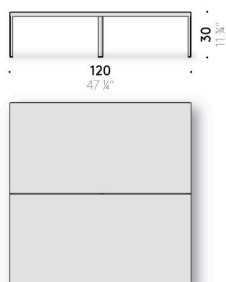

Metallaro

Design:
STUDIOCHARLIE

+ info: <https://www.depadova.com/materials.pdf>
De Padova srl - info@depadova.it

OUTDOOR LOW TABLE

Materials

Frame and top
semi-matt white or matt black powder-coated - suitable for outdoor -
stainless steel sheet, or in DeLabré B E5 stainless steel sheet.