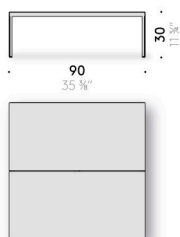

Metallaro

Design:
STUDIOCHARLIE

+ info: <https://www.depadova.com/materials.pdf>
De Padova srl - info@depadova.it

OUTDOOR LOW TABLE

Materials

Frame and top
semi-matt white or matt black powder-coated - suitable for outdoor -
stainless steel sheet, or in DeLabré B E5 stainless steel sheet.