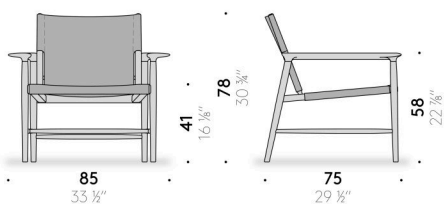

solid snow white or grey charcoal-stained oak, finished with transparent water-based or solvent-based coating.

Seat and backrest

vegetable-tanned semi-aniline-dyed cowhide, in dark brown colour.

Sunset

Design: