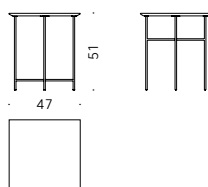

Sen Indoor / Outdoor Kensaku Oshiro 2020

Round and squared low tables

Materials:

BASE: anthracite-grey powder-coated AISI 304 stainless steel.
Thermoplastic feet.

TOPS IN CERAMIC: MDI gres porcelain tile.

+info:
<http://www.depadova.com/materials.pdf>