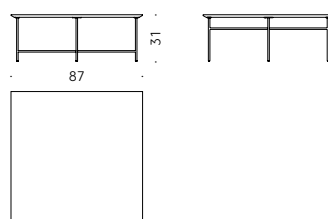

Sen Indoor / Outdoor Kensaku Oshiro 2020

Tavolini rotondi e quadrati

Materiali:

BASE: acciaio inox AISI 304 verniciato a polvere color grigio antracite. Piedini in termoplastica.

PIANI IN CERAMICA: gres porcellanato MDI.

+info:
<http://www.depadova.com/materials.pdf>

Sen Indoor / Outdoor Kensaku Oshiro 2020

Round and squared low tables

Materials:

BASE: anthracite-grey powder-coated AISI 304 stainless steel.
Thermoplastic feet.