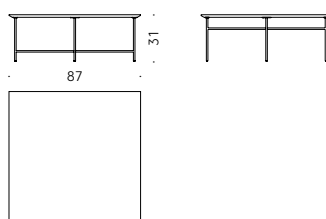

Sen Indoor / Outdoor Kensaku Oshiro 2020

Round and squared low tables

Materials:

BASE: anthracite-grey powder-coated AISI 304 stainless steel.
Thermoplastic feet.

TOPS IN CERAMIC: MDI gres porcelain tile.

+info:
<http://www.depadova.com/materials.pdf>