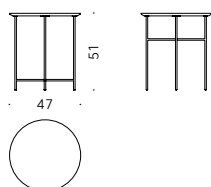

Sen Indoor / Outdoor Kensaku Oshiro 2020

Round and squared low tables

Materials:

BASE: anthracite-grey powder-coated AISI 304 stainless steel.
Thermoplastic feet.

TOPS IN CERAMIC: MDI gres porcelain tile.

+info:
<http://www.depadova.com/materials.pdf>