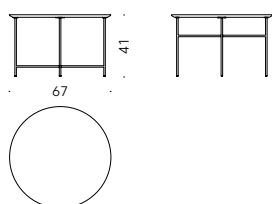

Sen Indoor / Outdoor Kensaku Oshiro 2020

Round and squared low tables

Materials:

BASE: anthracite-grey powder-coated AISI 304 stainless steel.
Thermoplastic feet.

TOPS IN CERAMIC: MDI gres porcelain tile.

+info:
<http://www.depadova.com/materials.pdf>