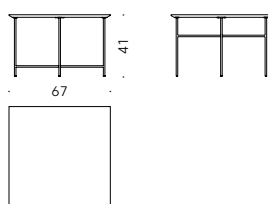

Sen Indoor / Outdoor Kensaku Oshiro 2020

Round and squared low tables

Materials:

BASE: anthracite-grey powder-coated AISI 304 stainless steel.
Thermoplastic feet.

TOPS IN CERAMIC: MDI gres porcelain tile.

+info:
<http://www.depadova.com/materials.pdf>