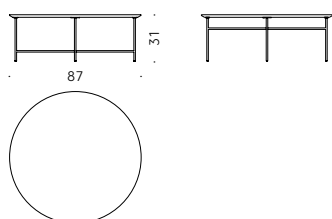

Sen Indoor / Outdoor Kensaku Oshiro 2020

Round and squared low tables

Materials:

BASE: anthracite-grey powder-coated AISI 304 stainless steel.
Thermoplastic feet.

TOPS IN CERAMIC: MDI gres porcelain tile.

+info:
<http://www.depadova.com/materials.pdf>