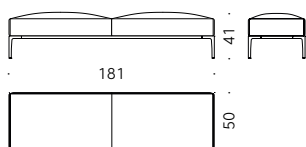

Horizontal Bench ēdition Time & Style 2020

Bench

Materials:

FRAME: wood with elastic straps.

FEET AND BARS: liquid painted aluminium, brass or bronzed brass coloured. Adjustable glide feet in liquid painted aluminium.

PADDING: variable-density polyurethane foam and polyester wadding covered with light polyester velvet. For the FR (Fire Resistant) versions on request, the filling materials comply with the current regulations.

EXTERNAL COVER: technically removable cover in fabric or non-removable cover in leather. In order to remove the covers from the product, it is necessary to disassemble it partially or completely. Please see the specific instructions.

+info:

<http://www.depadova.com/materials.pdf>