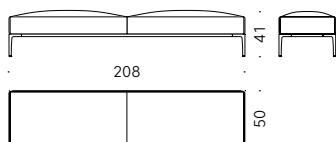

Horizontal Bench ēdition Time & Style 2020

Bench

Materials:

FRAME: wood with elastic straps.

FEET AND BARS: liquid painted aluminium, brass or bronzed brass coloured. Adjustable glide feet in liquid painted aluminium.

PADDING: variable-density polyurethane foam and polyester wadding covered with light polyester velvet. For the FR (Fire Resistant) versions on request, the filling materials comply with the current regulations.

EXTERNAL COVER: technically removable cover in fabric or non-removable cover in leather. In order to remove the covers from the product, it is necessary to disassemble it partially or completely. Please see the specific instructions.

+info:

<http://www.depadova.com/materials.pdf>