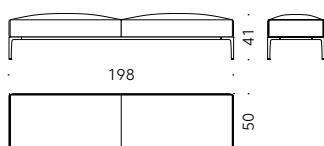

Horizontal Bench ēdition Time & Style 2020

Bench

Materials:

FRAME: wood with elastic straps.

FEET AND BARS: liquid painted aluminium, brass or bronzed brass coloured. Adjustable glide feet in liquid painted aluminium.

PADDING: variable-density polyurethane foam and polyester wadding covered with light polyester velvet. For the FR (Fire Resistant) versions on request, the filling materials comply with the current regulations.

EXTERNAL COVER: technically removable cover in fabric or non-removable cover in leather. In order to remove the covers from the product, it is necessary to disassemble it partially or completely. Please see the specific instructions.

+info:

<http://www.depadova.com/materials.pdf>