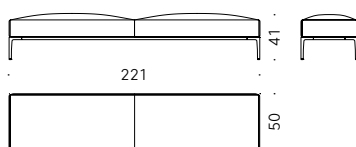

Horizontal Bench ēdition Time & Style 2020

Bench

Materials:

FRAME: wood with elastic straps.

FEET AND BARS: liquid painted aluminium, brass or bronzed brass coloured. Adjustable glide feet in liquid painted aluminium.

PADDING: variable-density polyurethane foam and polyester wadding covered with light polyester velvet. For the FR (Fire Resistant) versions on request, the filling materials comply with the current regulations.

EXTERNAL COVER: technically removable cover in fabric or non-removable cover in leather. In order to remove the covers from the product, it is necessary to disassemble it partially or completely. Please see the specific instructions.

+info:

<http://www.depadova.com/materials.pdf>