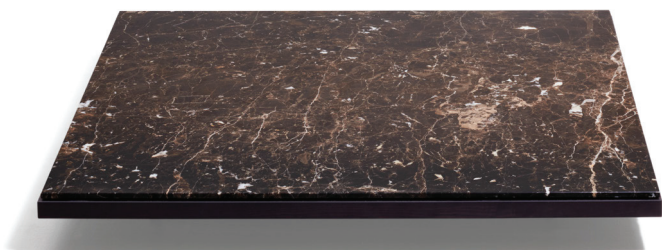

Alberese Wood Piero Lissoni 2021

Tavolino

Materiali:

BASAMENTO: MDF (certificato classe E1, CARB P2/TSCA Title VI) con bordo in rovere Dark finito con vernice trasparente a base acqua o a base solvente.

PIEDINI: legno massello di rovere Dark finito con vernice trasparente a base acqua o a base solvente con sottopiede regolabile in materiale termoplastico.

PIANO IN LEGNO: MDF (certificato classe E1, CARB P2/TSCA Title VI) impiallacciato in rovere Dark finito con vernice trasparente a base acqua o a base solvente.

PIANO IN MARMO: marmo bianco Carrara, Calacatta Oro, Emperador Dark, Grey Stone, Valentine Grey trattato con prodotti idrorepellenti.

+info:
<http://www.depadova.com/materials.pdf>

Alberese Wood

Piero Lissoni

2021

Low table

Materials:

BASE: MDF (class E1, CARB P2/TSCA Title VI certified), with edge in Dark oak, finished with transparent water-based or solvent-based coating.

FEET: solid Dark oak, finished with transparent water-based or solvent-based coating with adjustable thermoplastic glide feet.

WOODEN TOP: MDF (class E1, CARB P2/TSCA Title VI certified), veneered in Dark oak, finished with transparent water-based or solvent-based coating.