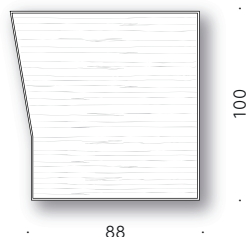

Alberese Wood

Piero Lissoni

2021

Low table

Materials:

BASE: MDF (class E1, CARB P2/TSCA Title VI certified), with edge in Dark oak, finished with transparent water-based or solvent-based coating.

FEET: solid Dark oak, finished with transparent water-based or solvent-based coating with adjustable thermoplastic glide feet.

WOODEN TOP: MDF (class E1, CARB P2/TSCA Title VI certified), veneered in Dark oak, finished with transparent water-based or solvent-based coating.

TOP IN MARBLE: white Carrara marble, Calacatto Oro, Emperador Dark, Grey Stone or Valentine Grey, treated with water repellent products.

+info:
<http://www.depadova.com/materials.pdf>