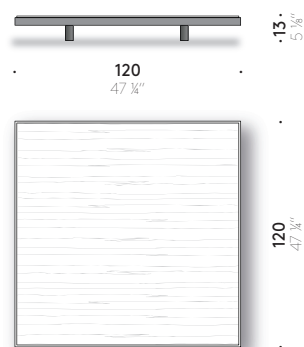

Alberese Wood

Piero Lissoni

2021

Low table

Materials

BASE: MDF veneer (class E1, CARB P2/TSCA Title VI certified), with edge in Dark oak, finished with transparent water-based or solvent-based coating.

FEET: solid Dark ash wood, finished with transparent water-based or solvent-based coating with adjustable thermoplastic glide feet

WOODEN TOP: MDF (class E1, CARB P2/TSCA Title VI certified), veneered in Dark oak, finished with transparent water-based or solvent-based coating.

MARBLE TOP: white Carrara marble, Calacatta Oro, Emperador Dark, Grey Stone, Valentine Grey, grey Carnico - treated with water repellent products or finished with matt polyester.

+info:
<http://www.depadova.com/materials.pdf>