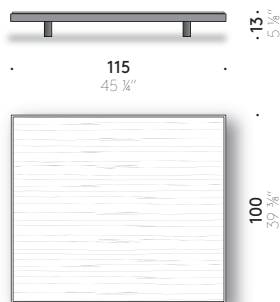

Alberese Wood

Piero Lissoni

2021

Low table

Materials

BASE: MDF veneer (class E1, CARB P2/TSCA Title VI certified), with edge in Dark oak, finished with transparent water-based or solvent-based coating.

FEET: solid Dark ash wood, finished with transparent water-based or solvent-based coating with adjustable thermoplastic glide feet

WOODEN TOP: MDF (class E1, CARB P2/TSCA Title VI certified), veneered in Dark oak, finished with transparent water-based or solvent-based coating.

MARBLE TOP: white Carrara marble, Calacatta Oro, Emperador Dark, Grey Stone, Valentine Grey, grey Carnico - treated with water repellent products or finished with matt polyester.

+info:
<http://www.depadova.com/materials.pdf>