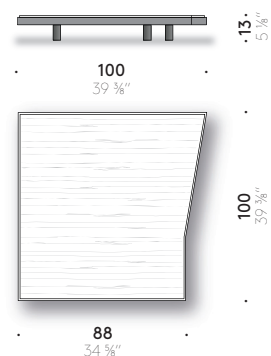

Alberese Wood

Piero Lissoni

2021

Low table

Materials

BASE: MDF veneer (class E1, CARB P2/TSCA Title VI certified), with edge in Dark oak, finished with transparent water-based or solvent-based coating.

FEET: solid Dark ash wood, finished with transparent water-based or solvent-based coating with adjustable thermoplastic glide feet

WOODEN TOP: MDF (class E1, CARB P2/TSCA Title VI certified), veneered in Dark oak, finished with transparent water-based or solvent-based coating.

MARBLE TOP: white Carrara marble, Calacatta Oro, Emperador Dark, Grey Stone, Valentine Grey, grey Carnico - treated with water repellent products or finished with matt polyester.

+info:
<http://www.depadova.com/materials.pdf>