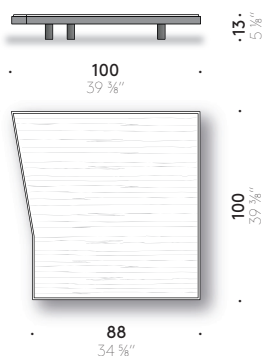

Alberese Wood

Piero Lissoni

2021

Low table

Materials

BASE: MDF veneer (class E1, CARB P2/TSCA Title VI certified), with edge in Dark oak, finished with transparent water-based or solvent-based coating.

FEET: solid Dark ash wood, finished with transparent water-based or solvent-based coating with adjustable thermoplastic glide feet

WOODEN TOP: MDF (class E1, CARB P2/TSCA Title VI certified), veneered in Dark oak, finished with transparent water-based or solvent-based coating.

MARBLE TOP: white Carrara marble, Calacatta Oro, Emperador Dark, Grey Stone, Valentine Grey, grey Carnico - treated with water repellent products or finished with matt polyester.

+info:
<http://www.depadova.com/materials.pdf>