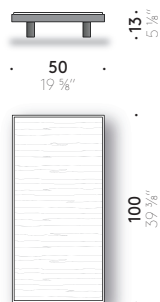

Alberese Wood

Piero Lissoni

2021

Low table

Materials

BASE: MDF veneer (class E1, CARB P2/TSCA Title VI certified), with edge in Dark oak, finished with transparent water-based or solvent-based coating.

FEET: solid Dark ash wood, finished with transparent water-based or solvent-based coating with adjustable thermoplastic glide feet

WOODEN TOP: MDF (class E1, CARB P2/TSCA Title VI certified), veneered in Dark oak, finished with transparent water-based or solvent-based coating.

MARBLE TOP: white Carrara marble, Calacatta Oro, Emperador Dark, Grey Stone, Valentine Grey, grey Carnico - treated with water repellent products or finished with matt polyester.

+info:
<http://www.depadova.com/materials.pdf>