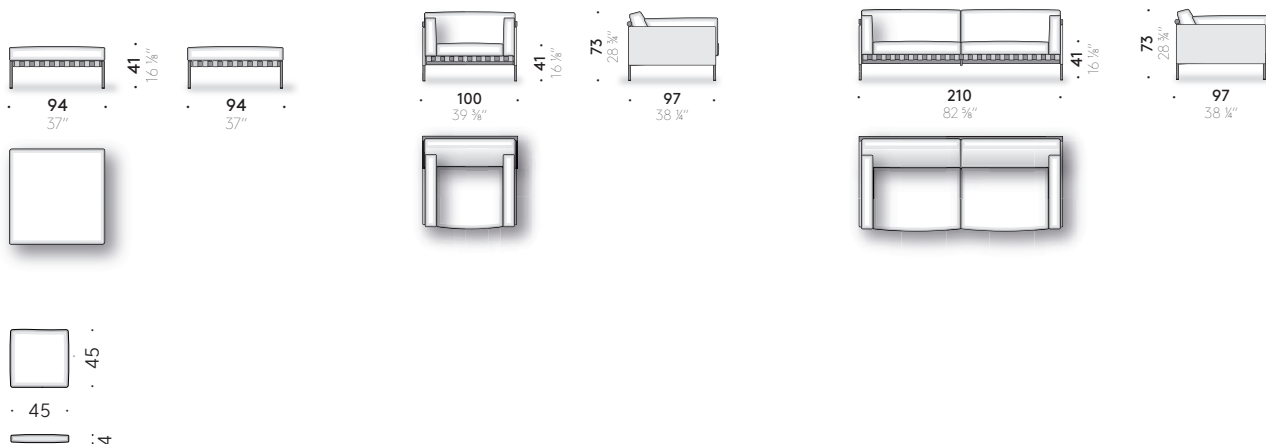

Étiquette Outdoor GamFratesi 2021

Armchair, pouf and straight sofa

Materials:

FRAME: black powder-coated AISI 304 stainless steel. Horizontal back element in solid natural teak wood, treated with oil. Elastic straps suitable for outdoor use. Adjustable feet in matt black painted metal.

SIDE FRAME COVERING: removable cover in outdoor fabric, natural or grey coloured.

PADDING: seat cushions, backrest and armrest in polyurethane foam and polyester wadding, covered with waterproof polyester cloth.

EXTERNAL COVER (for seat/back and armrest cushions): removable cover in outdoor fabric (D4 Capri, D4 Capri 2, D4 Namib).

PROTECTIVE COVER (optional): cover in polyester.

LOOSE CUSHIONS (optional): polyester fibres, covered with waterproof polyester cloth.

+info:
<http://www.depadova.com/materials.pdf>