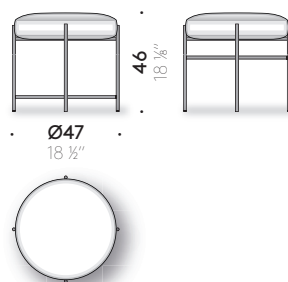

Sen Pouf Outdoor Kensaku Oshiro 2021

Pouf

Materials:

BASE: anthracite grey powder-coated AISI 304 stainless steel. Adjustable feet.

FRAME: marine plywood panel (class E0, CARB P2 / TSCA Title VI certified)

PADDING: polyurethane foam and polyester wadding covered with waterproof polyester cloth.

EXTERNAL COVER: technically removable cover in outdoor fabric (D4 Capri, D4 Capri 2, D4 Namib).

+info:

<http://www.depadova.com/materials.pdf>