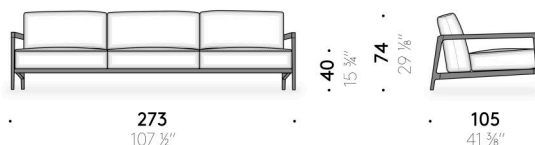

Cover

removable cover in fabric or leather with cross stitching.