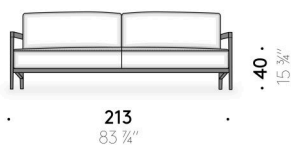

Cover

removable cover in fabric or leather with cross stitching.