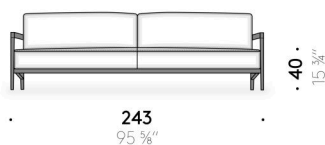

Cover

removable cover in fabric or leather with cross stitching.