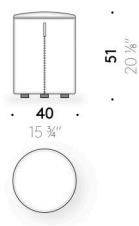

Cover

removable cover in fabric or leather with cross stitching.

Handle

pigmented brown cowhide (only pouf 100×100 cm and Ø 100 cm).

Zip

red zipper tape and puller in red leather (only pouf W 55×55 cm and Ø 40 cm).