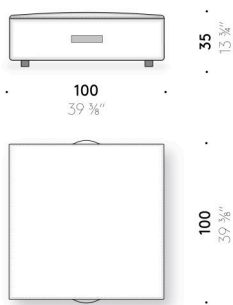

Cover

removable cover in fabric or leather with cross stitching.

Handle

pigmented brown cowhide (only pouf 100×100 cm and Ø 100 cm).

Zip

red zipper tape and puller in red leather (only pouf W 55×55 cm and Ø 40 cm).