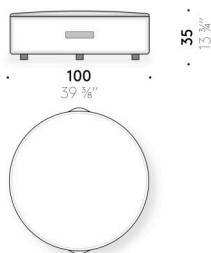

Cover

removable cover in fabric or leather with cross stitching.

Handle

pigmented brown cowhide (only pouf 100×100 cm and Ø 100 cm).

Zip

red zipper tape and puller in red leather (only pouf W 55×55 cm and Ø 40 cm).