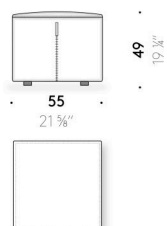

Cover

removable cover in fabric or leather with cross stitching.

Handle

pigmented brown cowhide (only pouf 100×100 cm and Ø 100 cm).

Zip

red zipper tape and puller in red leather (only pouf W 55×55 cm and Ø 40 cm).